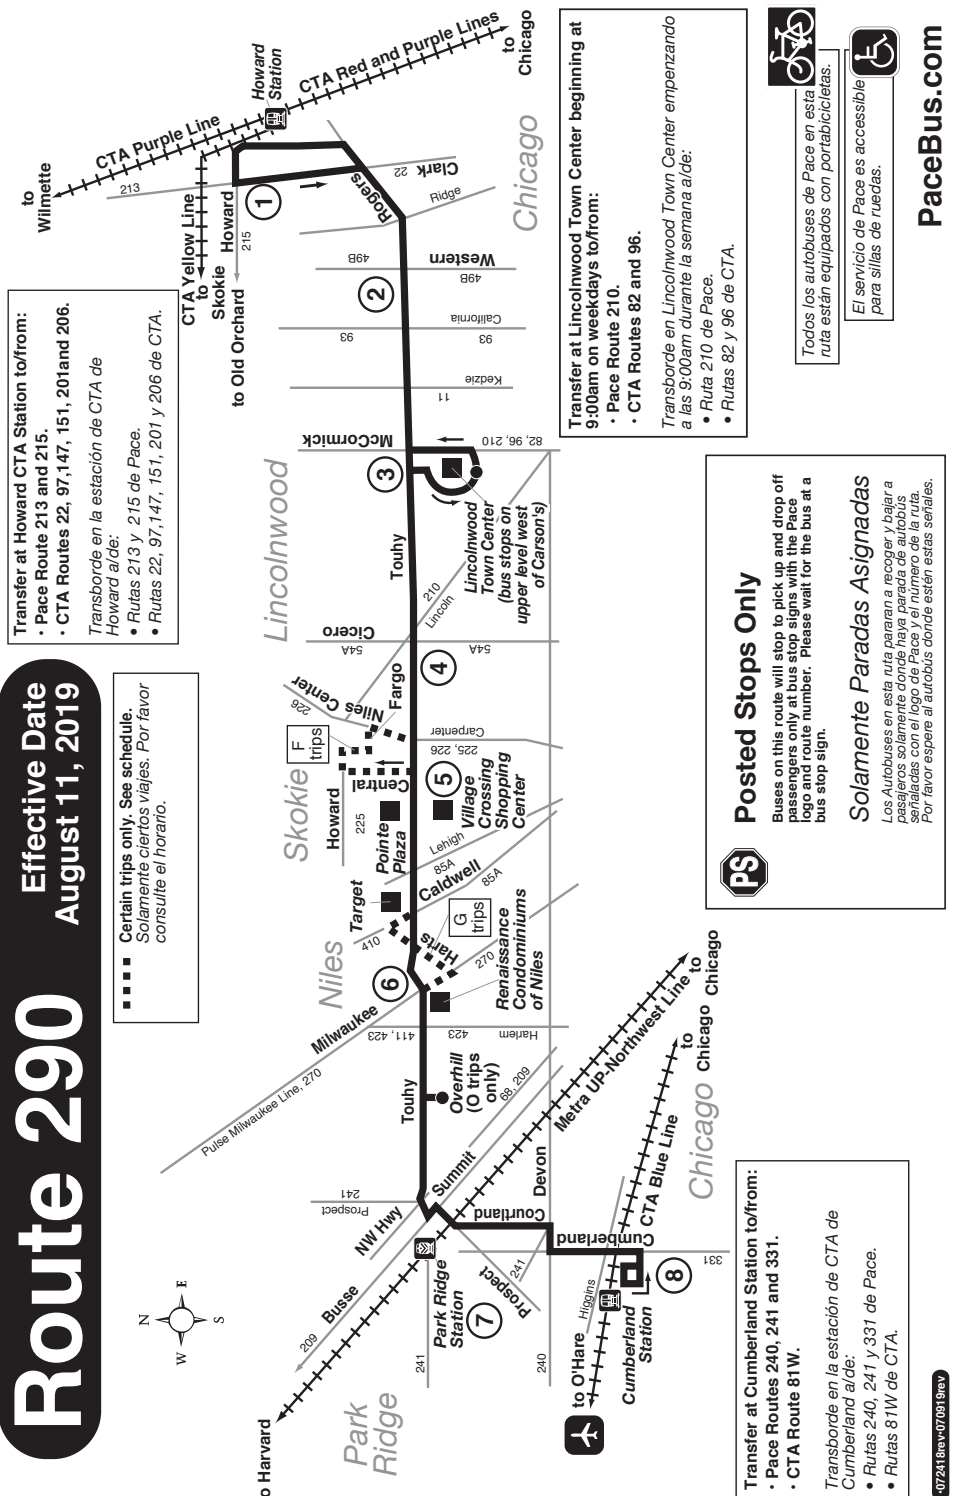

- **P** - Bus will stop at Posted Stops Only along the entire route.
- **G** - Eastbound - After leaving Touhy/Milwaukee, trips will hold for 7 - 11 minutes at the Niles Maintenance Facility located at Touhy/Franks.
- **G** - Westbound - Trips operate via Touhy, Caldwell, Harts, Milwaukee, Touhy to Niles Maintenance Facility.
- **T** - Trip does not enter Lincolnwood Town Center. Bus stops on Touhy Avenue at mall entrance.

Sunday service operates New Year's Day, Memorial Day, Independence Day, Labor Day, Thanksgiving and Christmas.

- **P** - Los autobuses pararán Solamente en Paradas Asignadas por toda esta ruta.
- **G** - Hacia el Este - Después de salir de Touhy/Milwaukee, viajes solamente esperarán de 7 a 11 minutos en el edificio de Mantenimiento de Niles localizado por Touhy/Franks.
- **G** - Hacia el Oeste - Viajes operan via Touhy, Caldwell, Harts, Milwaukee, Touhy al edificio de Mantenimiento de Niles.
- **T** - Este viaje no entra al Lincolnwood Town Center. El autobús parará por Touhy Ave. a la entrada del Mall.

El autobús operará con horario del Domingo en Año Nuevo, Memorial Day, Día de la Independencia, Labor Day, Thanksgiving y Navidad.

INTRODUCING
PULSE
Milwaukee Line

Pace's new rapid transit service
Faster trips every 10-20 minutes!

REGULAR FARE ROUTE

Use your Ventra® Card or exact fare in cash.
Driver Has No Change

Customers may use a Ventra Card, contactless bankcard, Ventra Ticket, Ride Free or Reduced Fare permit, or cash to pay fares on Pace fixed route services. Reduced fares are available for children (ages 7-11) and high school, junior high and grammar school students (ages 12-20) presenting a valid Ventra Student Riding Permit or valid school I.D. between 5:30am and 8:30pm on school days. Seniors 65 and older, people with disabilities and individuals with a valid Medicare card qualify for reduced fares. A valid RTA Reduced Fare Permit must be presented when using cash to pay a reduced fare. Eligible seniors and people with disabilities may ride fixed route services for free through the RTA Ride Free Program. Please contact the RTA at (312) 913-3110 for more information on free and reduced fares. Free rides are offered to children under 7 (max two children per fare paying adult), law enforcement officers and firefighters in full uniform or presenting a badge, and active duty military personnel in uniform. See the Pace Fare Guide for current fares, passes, restrictions and additional information. Visit ventrachicago.com or call 877-NOW-VENTRA to purchase and load value and passes onto your Ventra Card.

TRAVEL INFORMATION

For travel information:
RTA Travel Information Center
(312) 836-7000

For other information:
Pace Customer Relations
(847) 364-PACE (7223)

CARRIER INFORMATION

OPERATED BY: Pace Northwest
For lost and found call (847) 297-0135

ADDITIONAL INFORMATION

The schedules, fares and other information in this timetable are subject to change. Pace does not assume responsibility for errors in timetables, nor for inconveniences or damage resulting from delayed trains or buses or failure to make connections.

290 Touhy Avenue

All Pace service is wheelchair accessible.

pace

All Pace buses on this route are equipped with bike racks.

Posted Stops Only

Major Destinations
Destinos mayores

CTA Red, Purple & Yellow Lines
Howard Station

Lincolnwood Town Center

Village Crossing Shopping Center

Metra UP-Northwest Line
Park Ridge Station

CTA Blue Line
Cumberland Station

Daily Service
Servicio Diario

August 11, 2019
11 de Agosto de 2019