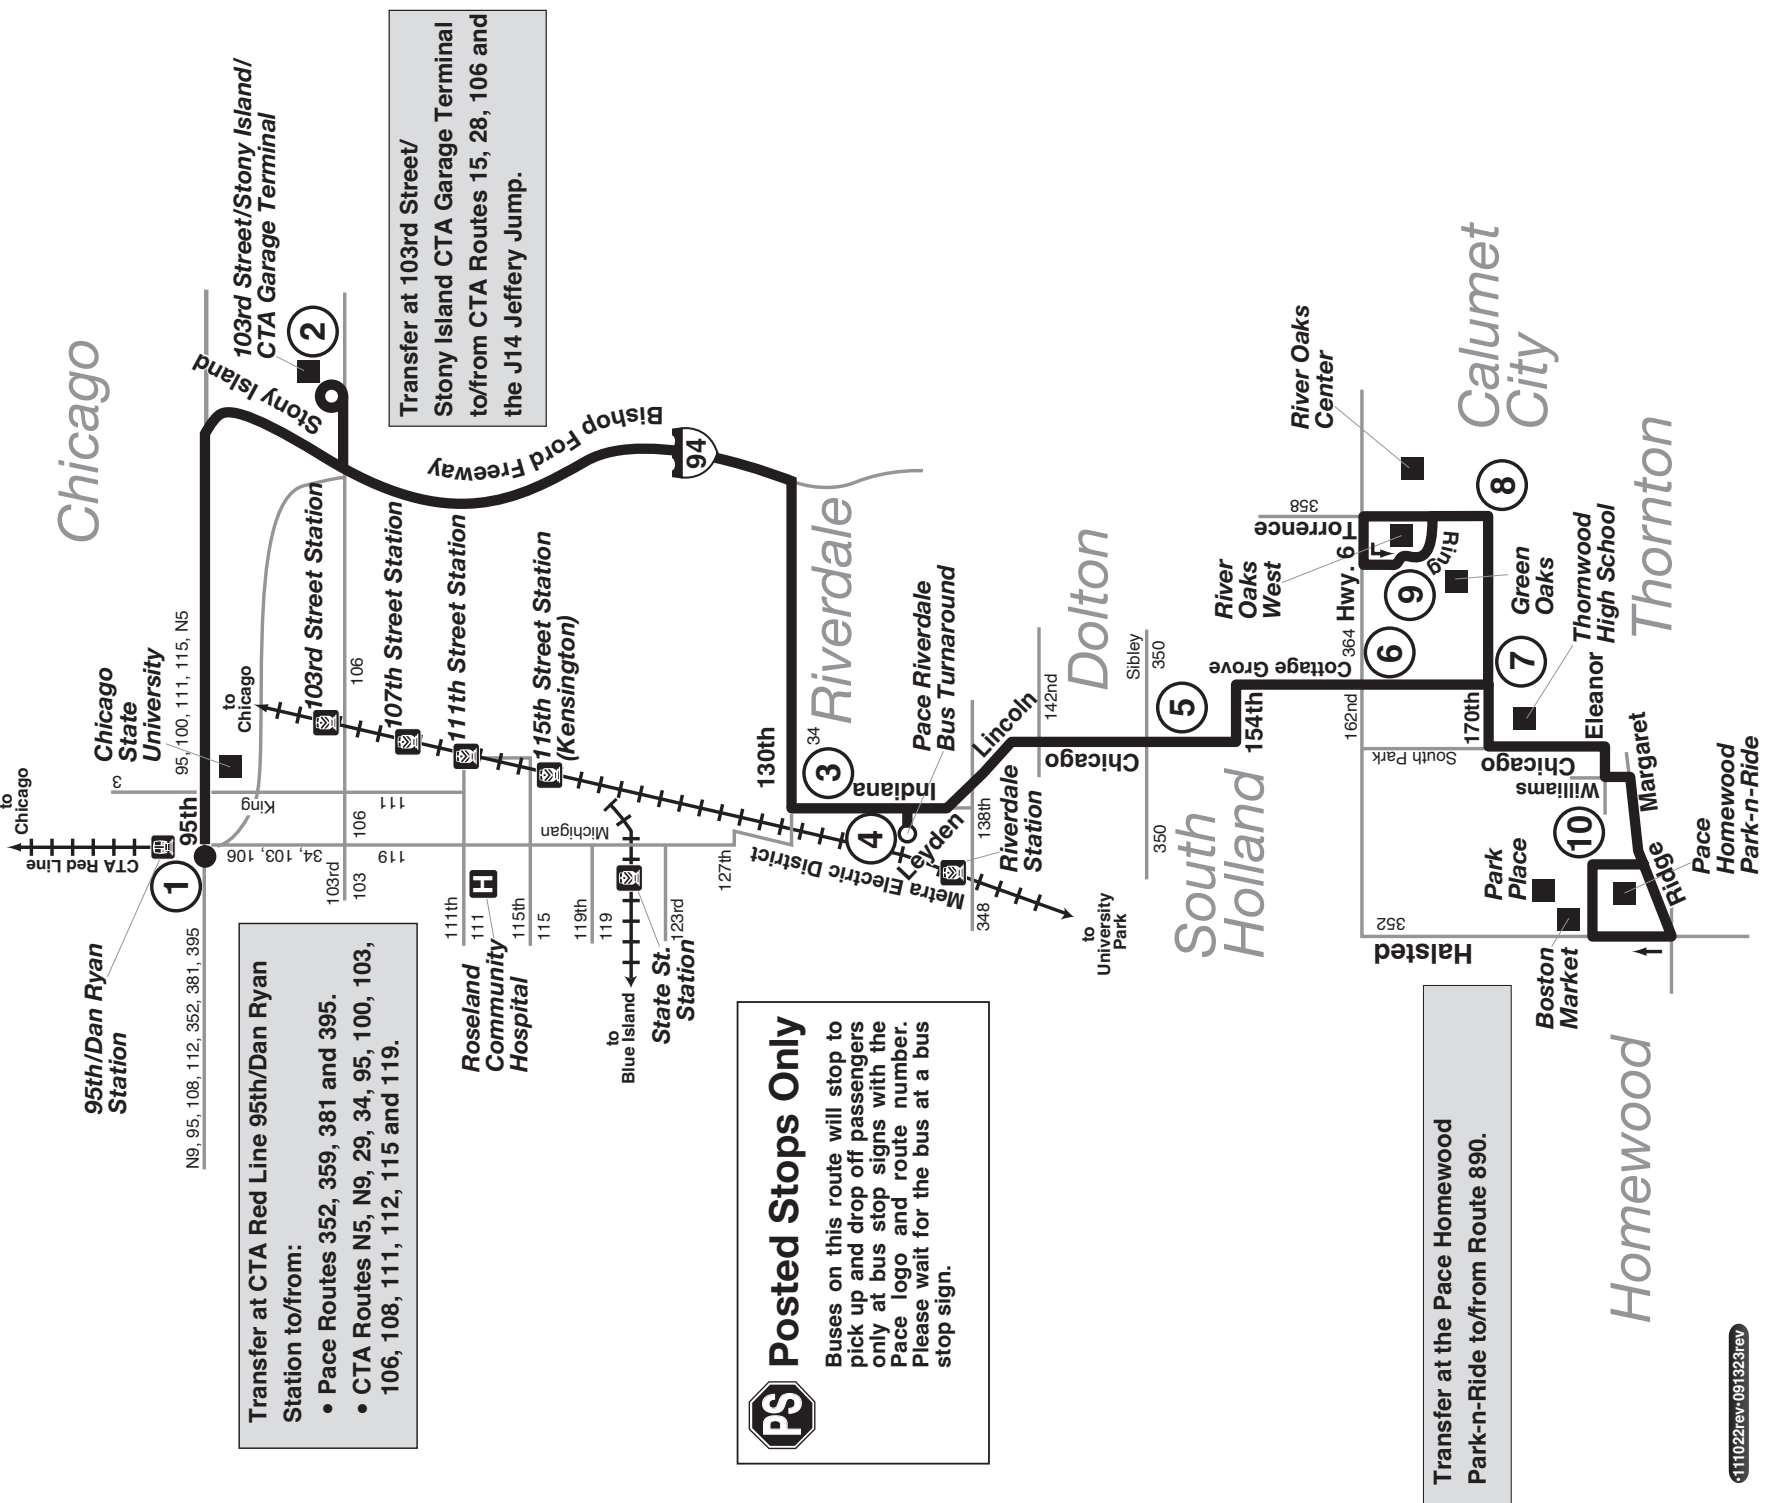

- CTA Red Line 95th/Dan Ryan Station
- Chicago State University
- 103rd Street/Stony Island/CTA Garage Terminal
- Pace Riverdale Bus Turnaround
- Thornwood High School
- Pace Homewood Park-n-Ride
- River Oaks Center Daily Service

**Route 353** Effective Date December 4, 2022

111022rev-091323rev

WEEKDAY NORTHBOUND

Table with 10 columns representing stations from Pace Homewood Park-N-Ride to CTA Red Line 95th/Dan Ryan Station, listing arrival and departure times.

WEEKDAY SOUTHBOUND

Table with 10 columns representing stations from CTA Red Line 95th/Dan Ryan Station to Pace Homewood Park-N-Ride, listing arrival and departure times.

SATURDAY NORTHBOUND

Table with 10 columns representing stations from Pace Homewood Park-N-Ride to CTA Red Line 95th/Dan Ryan Station, listing arrival and departure times for Saturday.

SATURDAY SOUTHBOUND

Table with 10 columns representing stations from CTA Red Line 95th/Dan Ryan Station to Pace Homewood Park-N-Ride, listing arrival and departure times for Saturday.

Buses will stop at Posted Stops Only along the entire route.