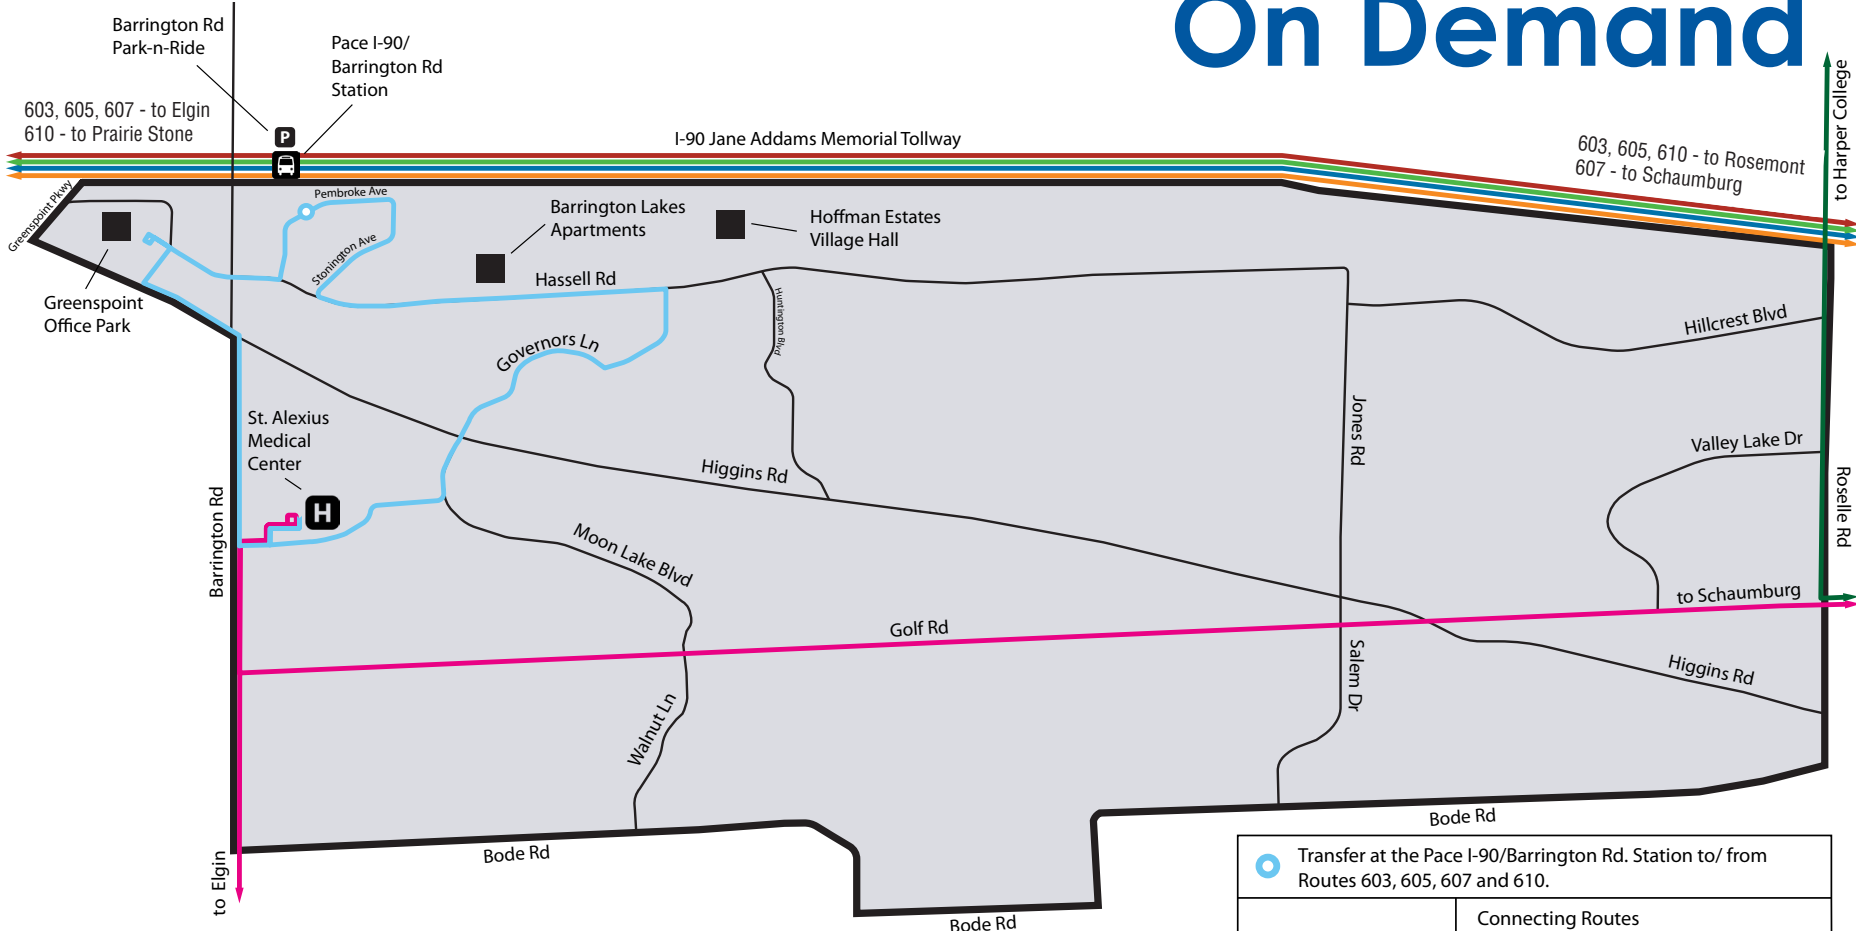

Hoffman Estates On Demand

<p> Transfer at the Pace I-90/Barrington Rd. Station to/ from Routes 603, 605, 607 and 610.</p>	<p>Connecting Routes</p> <p>554 607 </p> <p>603 610 </p> <p>605 696 </p>
<p>Dark black line indicates On-Demand service area borders. Locations on both sides of all border roads except I-90 Jane Addams Memorial Tollway are served.</p>	<p>612* </p> <p>* Provides weekday peak-only service between 6:05 am - 8:55 am and 3:00 pm - 6:20 pm. See timetable for more details.</p>

(224) 323-2998

Hours of Operation

Weekdays: 9:00 am to 3:00 pm

Timed Stops at Pace I-90 Barrington Rd. Station (on Pembroke Ave.)

9:00 am

10:00 am

11:00 am

12:00 pm

Effective August 13, 2018

Hoffman Estates On Demand

An Affordable Ride is Right Outside Your Front Door.

For only **\$2.00** per one-way trip, the Hoffman Estates On Demand offers reservation-based, midday, curb-to-curb, public transportation service for general public commuters traveling anywhere within the designated service area bounded by Roselle Rd, Bode Rd, Barrington Rd, Higgins Rd, Greenspoint Parkway and I-90 Jane Addams Memorial Tollway.

The Hoffman Estates On Demand is open to general public and is wheelchair accessible. Trips are scheduled on a first come, first served basis. Pace On Demand accepts cash and Ventra. Transfers to/from Pace fixed route buses cost \$0.30 on the Hoffman Estates On Demand when using a Ventra card. Reduced fares are available for eligible customers. The fare for customers who pay cash is \$2.25, and no discounted transfer is offered to cash payers.