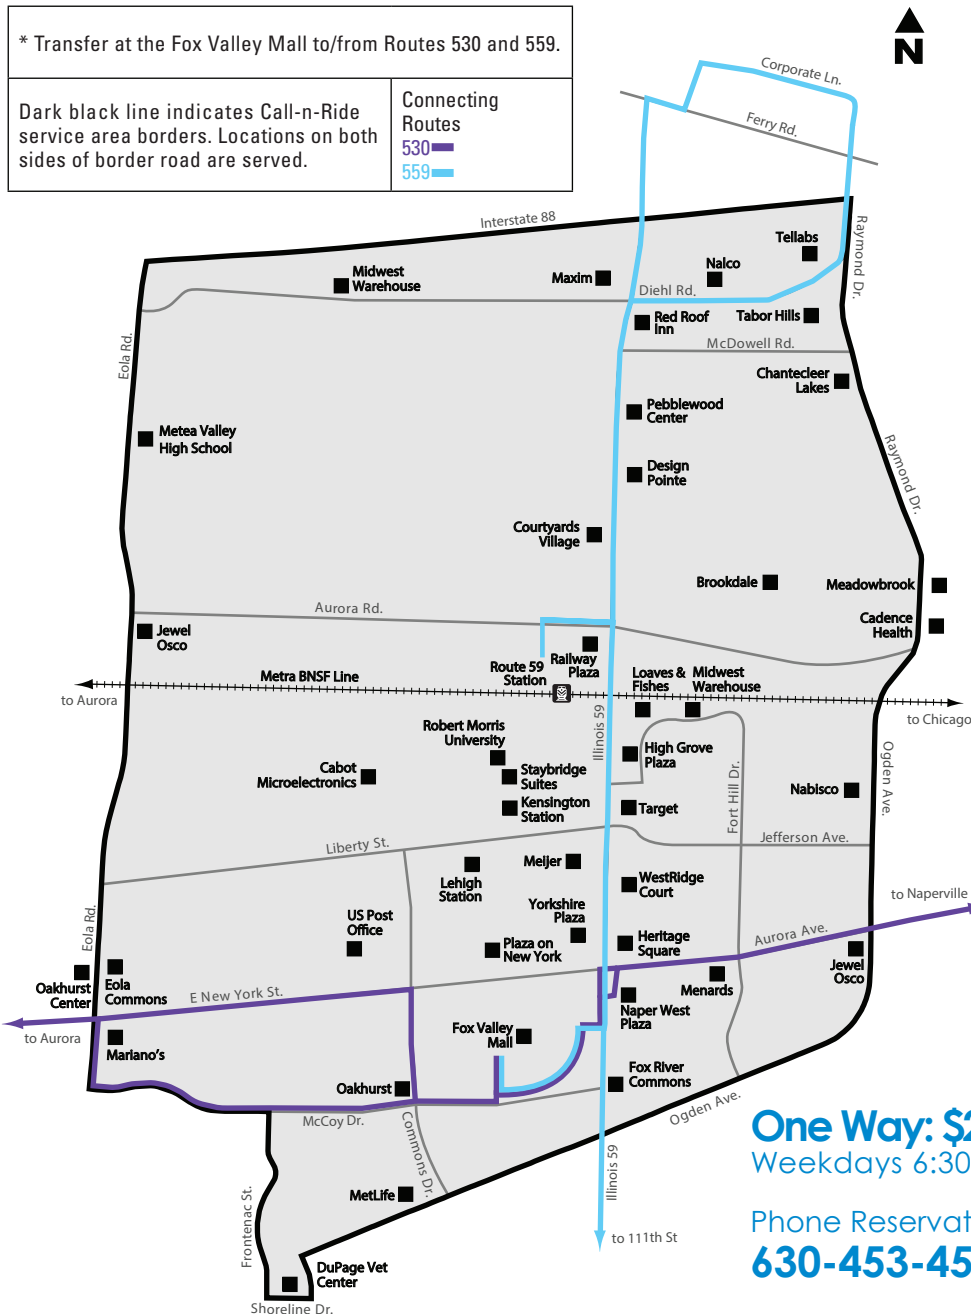

## Naperville-Aurora Call-n-Ride Service Area

### An affordable ride is right outside your front door.

For only \$2.00 per one way trip, the Naperville-Aurora Call-n-Ride offers reservation-based, curbside-to-curb, public transportation service for general public commuters traveling anywhere within the designated service area bounded by Interstate 88, Raymond Dr., Ogden Ave., Shoreline Dr., Fontenac St. and Eola Rd. See map to the right.

The Naperville Aurora Call-n-Ride is wheelchair accessible. Trips are scheduled on a first come, first served basis. Please be ready five minutes before your scheduled pick up time. Pace Call-n-Rides accept cash and Ventra®. Transfers to/from Pace fixed route buses are \$.30 when using a Ventra card. Reduced fares are available for eligible customers. The fare for customers who pay cash is \$2.25, and no discounted transfer is offered to cash payers. For more information, visit **PaceBus.com**.

# Naperville-Aurora Call-n-Ride

Weekday Schedule Stops		
Fox Valley Mall	Connections from Transit	Connections to Transit
7:10am	Route 530 EB, Route 559 SB	Route 530 EB, Route 559 NB/SB
8:10am	Route 530 EB/WB, Route 559 NB/SB	Route 530 EB/WB, Route 559 NB/SB
9:10am	Route 530 EB/WB, Route 559 NB/SB	Route 530 EB/WB, Route 559 NB/SB
10:10am	Route 530 EB/WB, Route 559 NB/SB	Route 530 EB/WB, Route 559 NB/SB
11:10am	Route 530 EB/WB, Route 559 NB/SB	Route 530 EB/WB, Route 559 NB/SB
12:10pm	Route 530 EB/WB, Route 559 NB/SB	Route 530 EB/WB, Route 559 NB/SB
1:40pm	Route 530 EB/WB, Route 559 NB/SB	Route 530 EB/WB, Route 559 NB/SB
2:40pm	Route 530 EB/WB, Route 559 NB/SB	Route 530 EB/WB, Route 559 NB/SB
3:40pm	Route 530 EB/WB, Route 559 NB/SB	Route 530 EB/WB, Route 559 NB/SB
4:40pm	Route 530 EB/WB, Route 559 NB/SB	Route 530 EB/WB, Route 559 NB/SB
5:40pm	Route 530 EB/WB, Route 559 NB/SB	Route 530 EB/WB, Route 559 NB
6:40pm	Route 530 EB/WB, Route 559 SB	Route 530 EB/WB, Route 559 NB