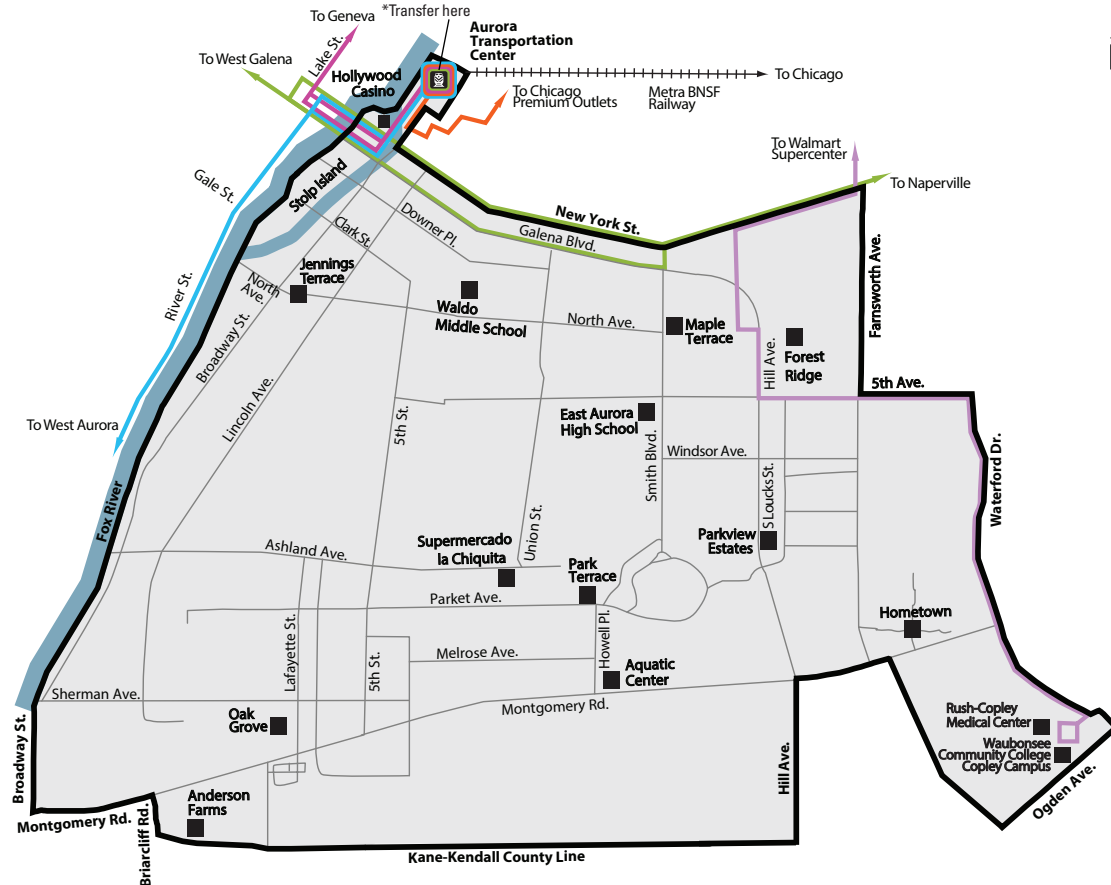

Southeast Aurora Call-n-Ride Service Area

An affordable ride is right outside your front door.

For only \$2.00 per one way trip, the Southeast Aurora Call-n-Ride offers reservation-based, curb-to-curb, public transportation service for general public commuters traveling anywhere within the designated service area bounded by the Aurora Transportation Center, Broadway St., New York St., Farnsworth Ave., 5th Ave., Waterford Dr., Ogden Ave., the west side of the Rush-Copley Campus, Montgomery Rd., Hill Ave., Kane-Kendall County Line, Briarcliff Rd., Montgomery Rd., Broadway St., and the Fox River. See map to the right.

Trip reservations are not needed at scheduled stops. Passengers may simply board the bus at the location with the scheduled stop. See schedule on the back cover.

The Southeast Aurora Call-n-Ride is wheelchair accessible. Trips are scheduled on a first come, first served basis. Please be ready five minutes before your scheduled pick up time. Pace Call-n-Rides accept cash and Ventra®. Transfers to/from Pace fixed route buses are \$.30 when using a Ventra card. Reduced fares are available for eligible customers. The fare for customers who pay cash is \$2.25, and no discounted transfer is offered to cash payers.

For more information, visit PaceBus.com.

* Transfer at the Aurora Transportation Center to/from Routes 524, 530, 533 and 802.

Dark black line indicates Call-n-Ride service area borders. Locations on both sides of border road are served.

Connecting Routes

524 — 530
533 — 540
802

One Way: \$2.00

Weekdays 6:10 am – 6:30 pm
Saturdays 7:10 am – 6:30 pm

Online Reservations:
PaceBus.com/CnR

Phone Reservations:
224-532-7994

Southeast Aurora Call-n-Ride