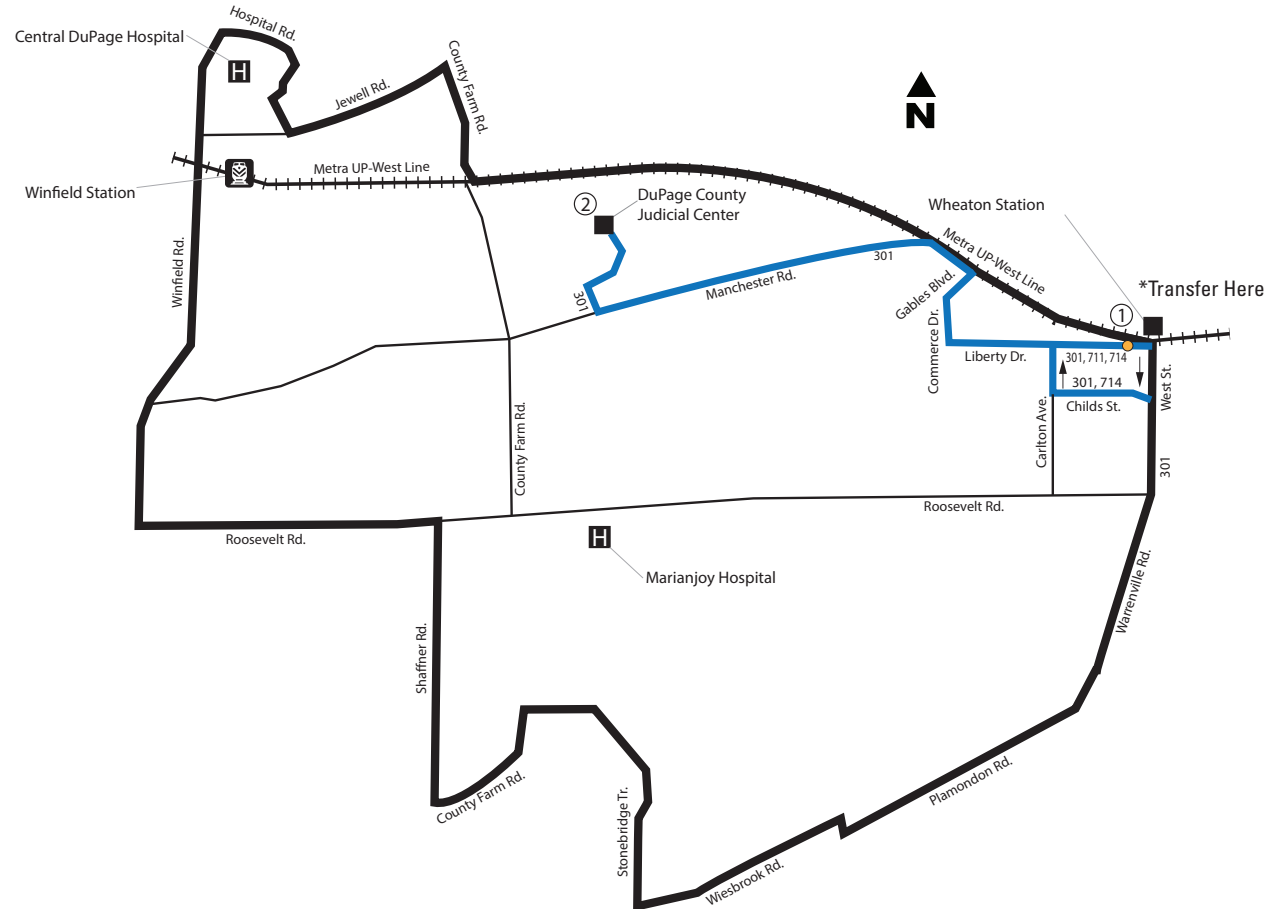

Wheaton - Winfield Call-n-Ride Service Area

An affordable ride is right outside your front door.

For only \$2.00 per one-way trip, the Wheaton - Winfield Call-n-Ride offers reservation-based, curb-to-curb, public transportation service for general public commuters traveling anywhere within the designated service area bounded by Metra UP-West Line, N. County Farm Rd., Jewell Rd., Hospital Rd., Winfield Rd., Roosevelt Rd., Shaffner Rd., S. County Farm Rd., Stonebridge Tr., Wiesbrook Rd., Plamondon Rd., Warrenville Rd., and West St., with service to Central DuPage Hospital, Metra UP-West Line Winfield and Wheaton Stations, DuPage County Judicial Center and Marianjoy. See map to the right.

<ul style="list-style-type: none"> — Wheaton - Winfield Call-n-Ride Shuttle ● At the Wheaton Metra Station, bus arrives/departs from the Wheaton - Winfield Call-n-Ride bus stop located on the southwest corner of Liberty/West.
<p>*Transfer at the Wheaton Metra Station to/from Pace Routes 301, 709, 711 and 714.</p>

Weekday Eastbound Scheduled Service	
②	①
Departs DuPage County Judicial Center	Arrives Wheaton Metra Station*
7:32am	7:39am
8:32am	8:39am
9:32am	9:39am
10:32am	10:39am
11:32am	11:39am
12:32pm	12:39pm
1:32 pm	1:39pm
2:32pm	2:39pm
3:32pm	3:39pm
4:32pm	4:39pm
5:32pm	5:39pm
6:32pm	6:39pm

*Bus arrives/departs from the Wheaton - Winfield Call-n-Ride bus stop located on the southwest corner of Liberty/West.

No Saturday, Sunday or holiday service.

For additional scheduled service information, please visit PaceBus.com