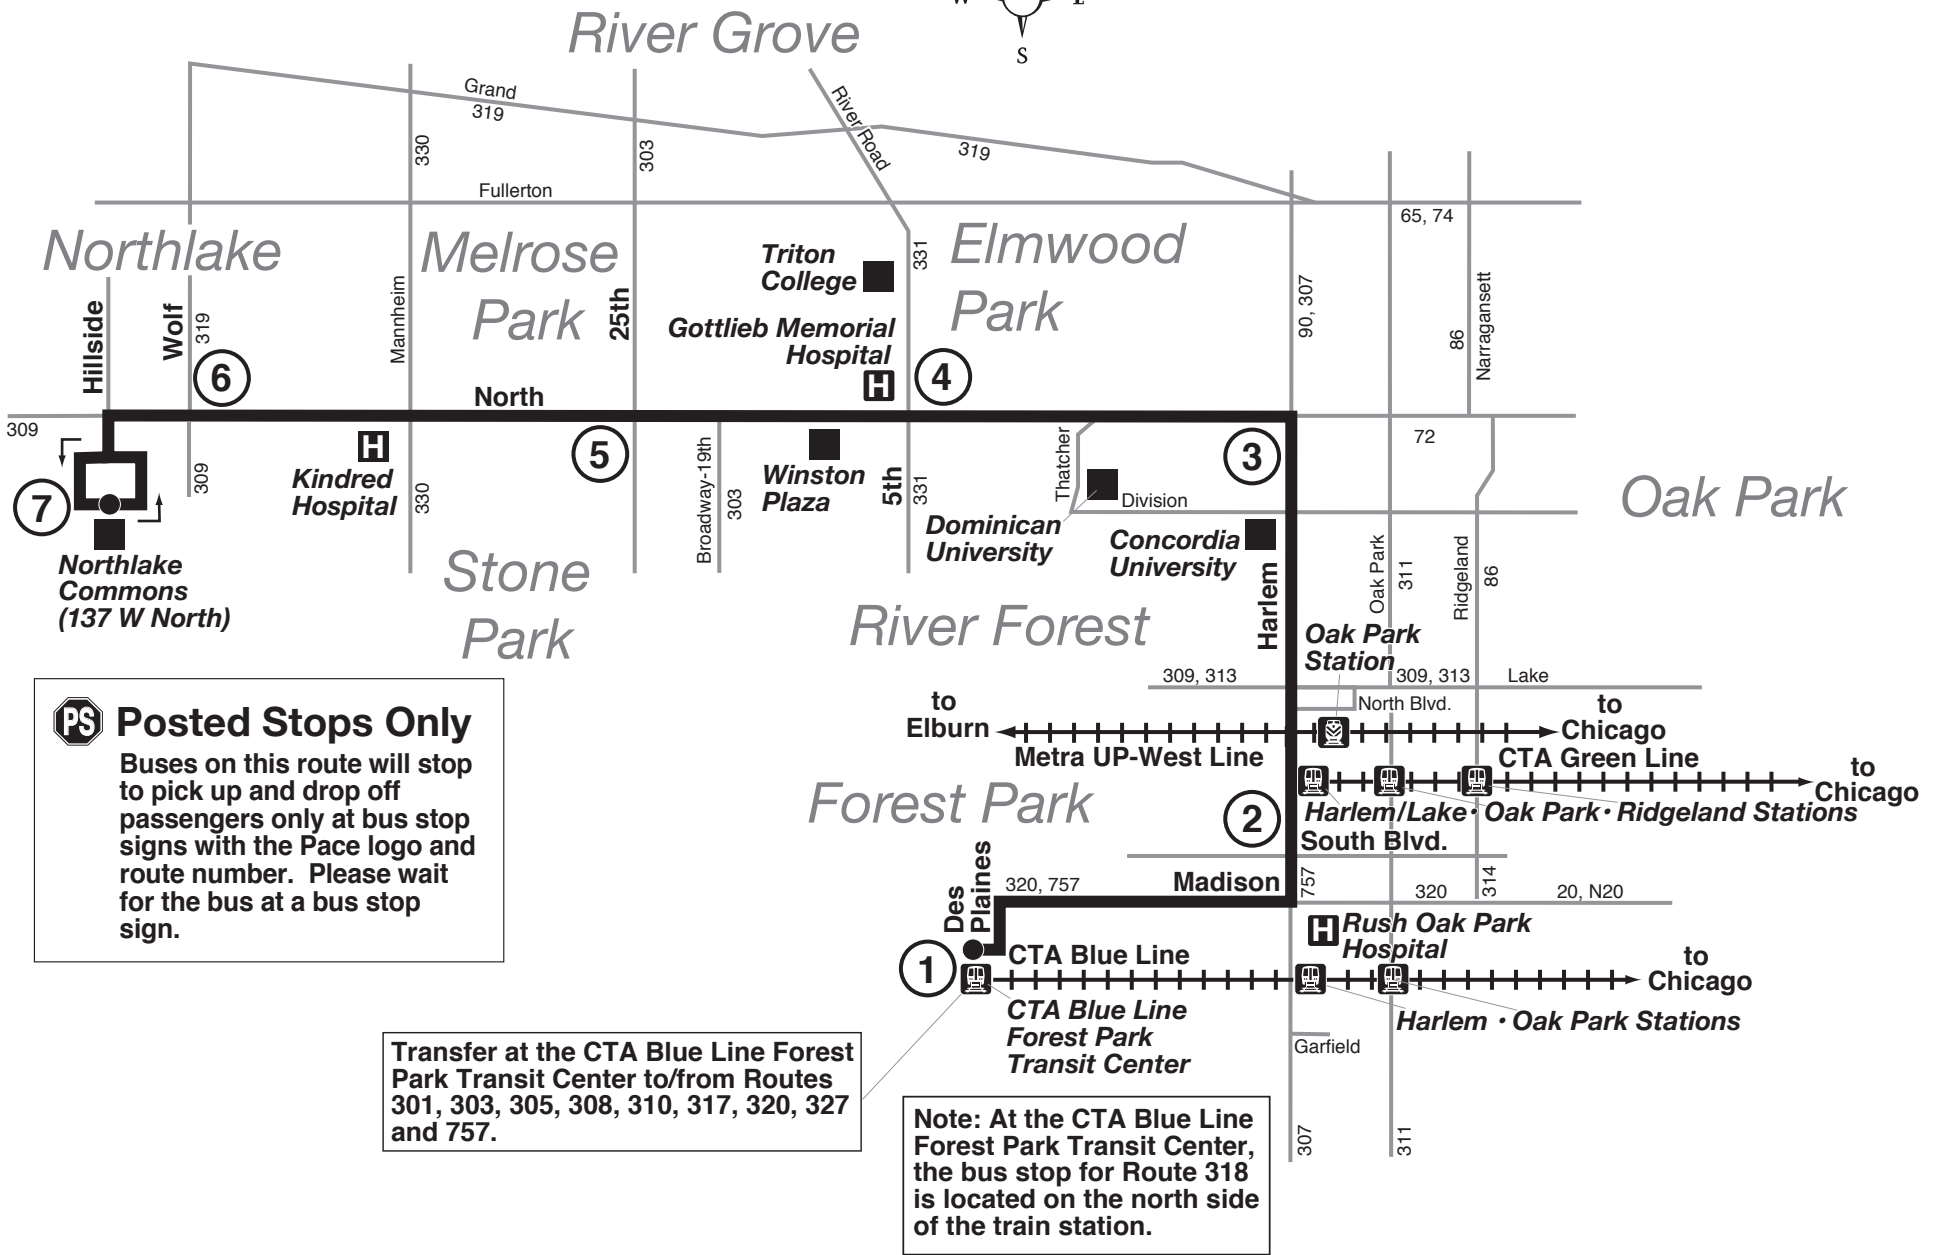

# Route 318 Effective Date September 17, 2017

**PS Posted Stops Only**  
Buses on this route will stop to pick up and drop off passengers only at bus stop signs with the Pace logo and route number. Please wait for the bus at a bus stop sign.

Transfer at the CTA Blue Line Forest Park Transit Center to/from Routes 301, 303, 305, 308, 310, 317, 320, 327 and 757.

Note: At the CTA Blue Line Forest Park Transit Center, the bus stop for Route 318 is located on the north side of the train station.

PS -Posted Stops Only. Buses will stop at Posted Stops Only along the entire route. Sunday service will operate on New Year's Day, Memorial Day, Independence Day, Labor Day, Thanksgiving Day and Christmas Day.

# ROUTE 318 WEST NORTH AVENUE