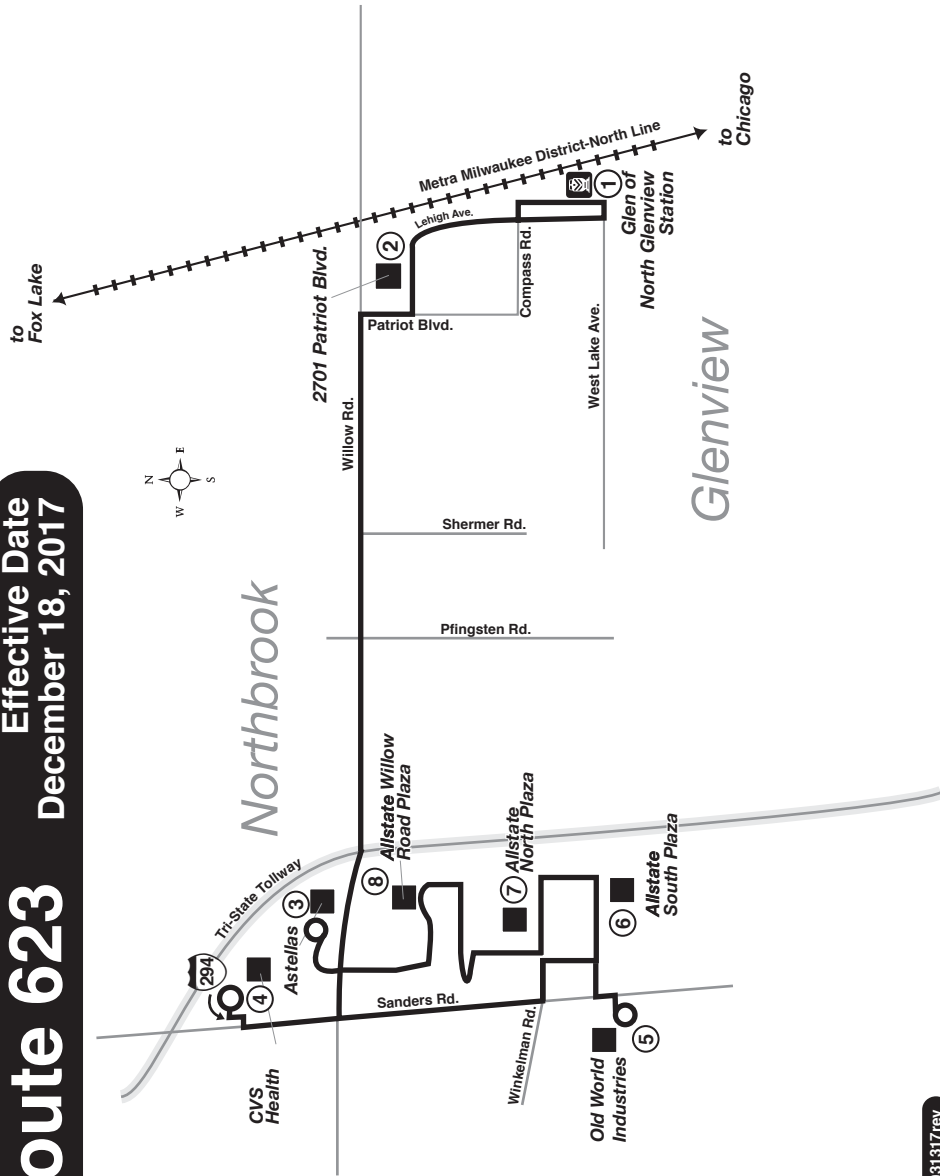

Route 623

Effective Date
December 18, 2017

-011916rev-031317rev

SHUTTLE BUG FARE ROUTE

Use your Ventra® Card
or exact fare in cash.

Driver Has No Change

Customers may use a Ventra Card, contactless bankcard, Ventra Ticket, Ride Free or Reduced Fare permit, or cash to pay fares on Pace fixed route services. Reduced fares are available for children (ages 7-11) and high school, junior high and grammar school students (ages 12-20) presenting a valid Ventra Student Riding Permit or valid school I.D. between 5:30am and 8:30pm on school days. Seniors 65 and older, people with disabilities and individuals with a valid Medicare card qualify for reduced fares. A valid RTA Reduced Fare Permit must be presented when using cash to pay a reduced fare. Eligible seniors and people with disabilities may ride fixed route services for free through the RTA Ride Free Program. Please contact the RTA at (312) 913-3110 for more information on free and reduced fares. Free rides are offered to children under 7 (max two children per fare paying adult), law enforcement officers and firefighters in full uniform or presenting a badge, and active duty military personnel in uniform. See the Pace Fare Guide for current fares, passes, restrictions and additional information. Visit ventrachicago.com or call 877-NOW-VENTRA to purchase and load value and passes onto your Ventra Card.

Unless otherwise noted, bus will stop upon signal to driver at any intersection along the route where it is safe to do so.

623 Glen of North
Glenview Station-
Willow Road Corridor

All Pace service is
wheelchair accessible.

pace

All Pace buses on this route
are equipped with bike racks.

Major Destinations

Metra Milwaukee
District-North Line
Glen of North Glenview
Station

Astellas

CVS Health

Old World Industries

Allstate