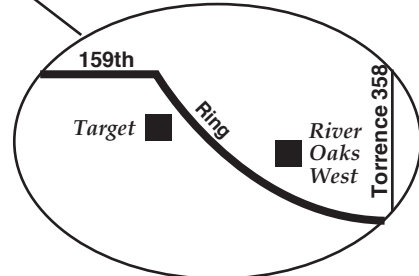

### Pace Harvey Transportation Center

Connections can be made at the Pace Harvey Transportation Center to/from Pace Routes 348, 349, 350, 352, 354, 356, 877 and 890.

NOTE: Sunday trips terminate at State Line/Memorial and do not serve the Hammond Transit Center.

Connections can be made at Orland Square to/from Pace Routes 379 and 832.

Connections can be made at Hammond Transit Center to/from:  
 • Pace Route 350.  
 • Hammond Routes 1, 2, 3, 4 and 5.  
 • Tri-City Route 12.

--- Weekend service only. On other days, transfer to Route 355.

NOTE: Route does not enter River Oaks West. Board bus on Ring Rd.