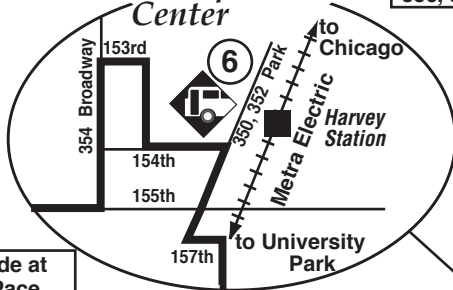

## Posted Stops Only

Buses on this route will stop to pick up and drop off passengers only at bus stop signs with the Pace logo and route number. Please wait for the bus at a bus stop sign.

### Pace Harvey Transportation Center

Connections can be made at the Pace Harvey Transportation Center to/from Pace Routes 348, 349, 350, 352, 354, 356, 877 and 890.

NOTE: Sunday trips terminate at State Line/Memorial and do not serve the Hammond Transit Center.

Connections can be made at Orland Square to/from Pace Routes 379 and 832.

Connections can be made at Hammond Transit Center to/from:  
 • Pace Route 350.  
 • Hammond Routes 1, 2, 3, 4 and 5.  
 • Tri-City Route 12.

--- Weekend service only. On other days, transfer to Route 355.

NOTE: Route does not enter River Oaks West. Board bus on Ring Rd.