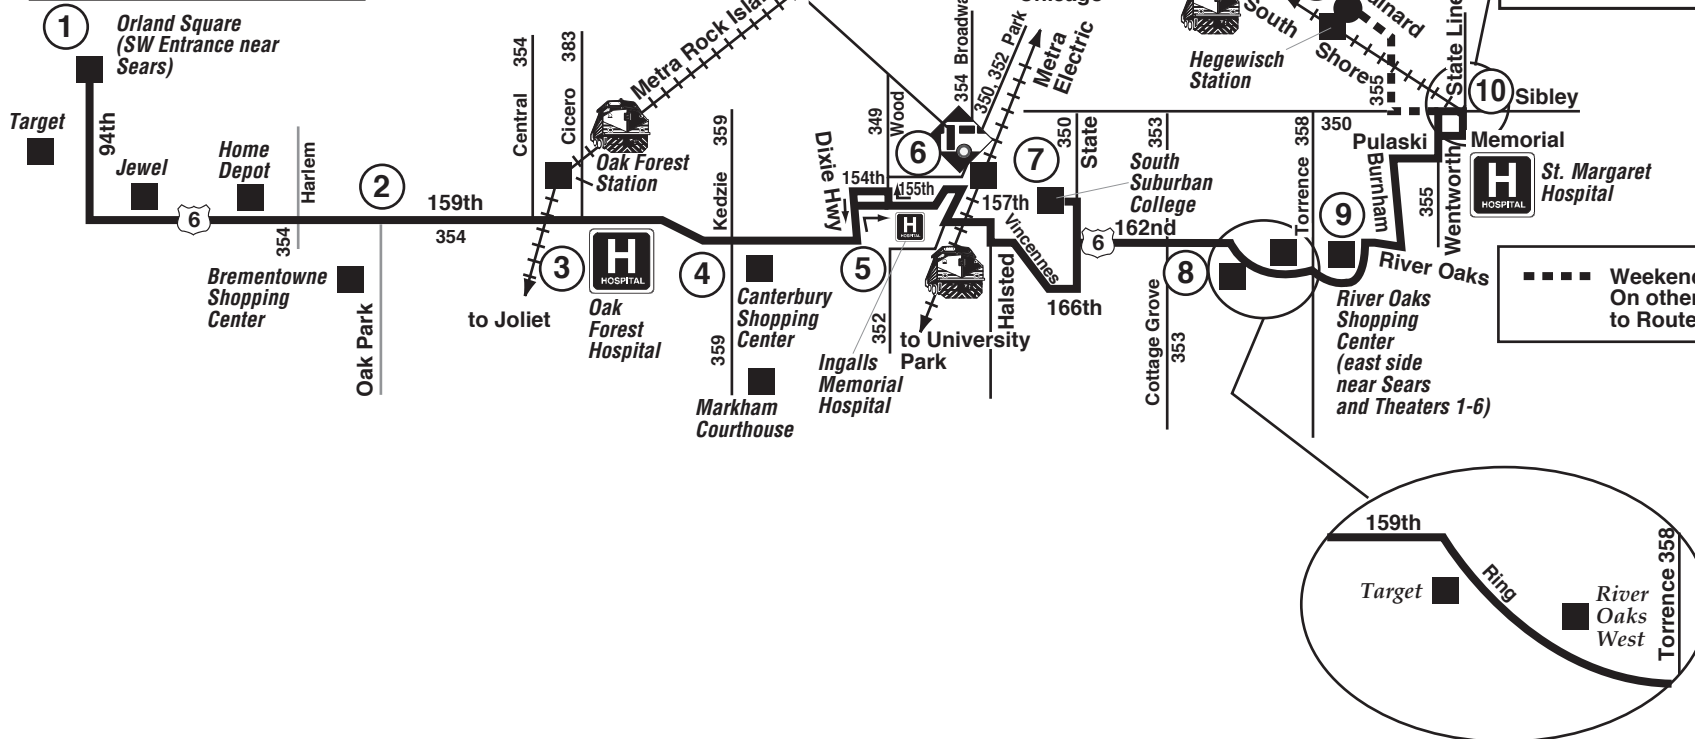

## Posted Stops Only

Buses on this route will stop to pick up and drop off passengers only at bus stop signs with the Pace logo and route number. Please wait for the bus at a bus stop sign.

### Pace Harvey Transportation Center

Connections can be made at the Pace Harvey Transportation Center to/from Pace Routes 348, 349, 350, 352, 354, 356, 877 and 890.

NOTE: Sunday trips terminate at State Line/Memorial and do not serve the Hammond Transit Center.

Connections can be made at Orland Square to/from Pace Routes 379 and 832.

Connections can be made at Hammond Transit Center to/from:  
 • Pace Route 350.  
 • Hammond Routes 1, 2, 3, 4 and 5.  
 • Tri-City Route 12.

--- Weekend service only. On other days, transfer to Route 355.

NOTE: Route does not enter River Oaks West. Board bus on Ring Rd.