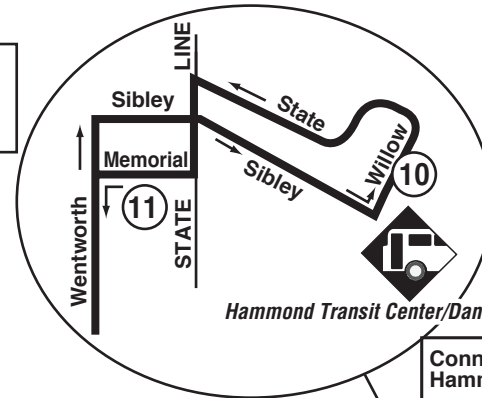

## Posted Stops Only

Buses on this route will stop to pick up and drop off passengers only at bus stop signs with the Pace logo and route number. Please wait for the bus at a bus stop sign.

### Pace Harvey Transportation Center

Connections can be made at the Pace Harvey Transportation Center to/from Pace Routes 348, 349, 350, 352, 354, 356, 877 and 890.

NOTE: Sunday trips terminate at State Line/Memorial and do not serve the Hammond Transit Center.

Connections can be made at Orland Square to/from Pace Routes 379 and 832.

Connections can be made at Hammond Transit Center to/from:  
 • Pace Route 350.  
 • Hammond Routes 1, 2, 3, 4 and 5.  
 • Tri-City Route 12.

--- Weekend service only. On other days, transfer to Route 355.

NOTE: Route does not enter River Oaks West. Board bus on Ring Rd.