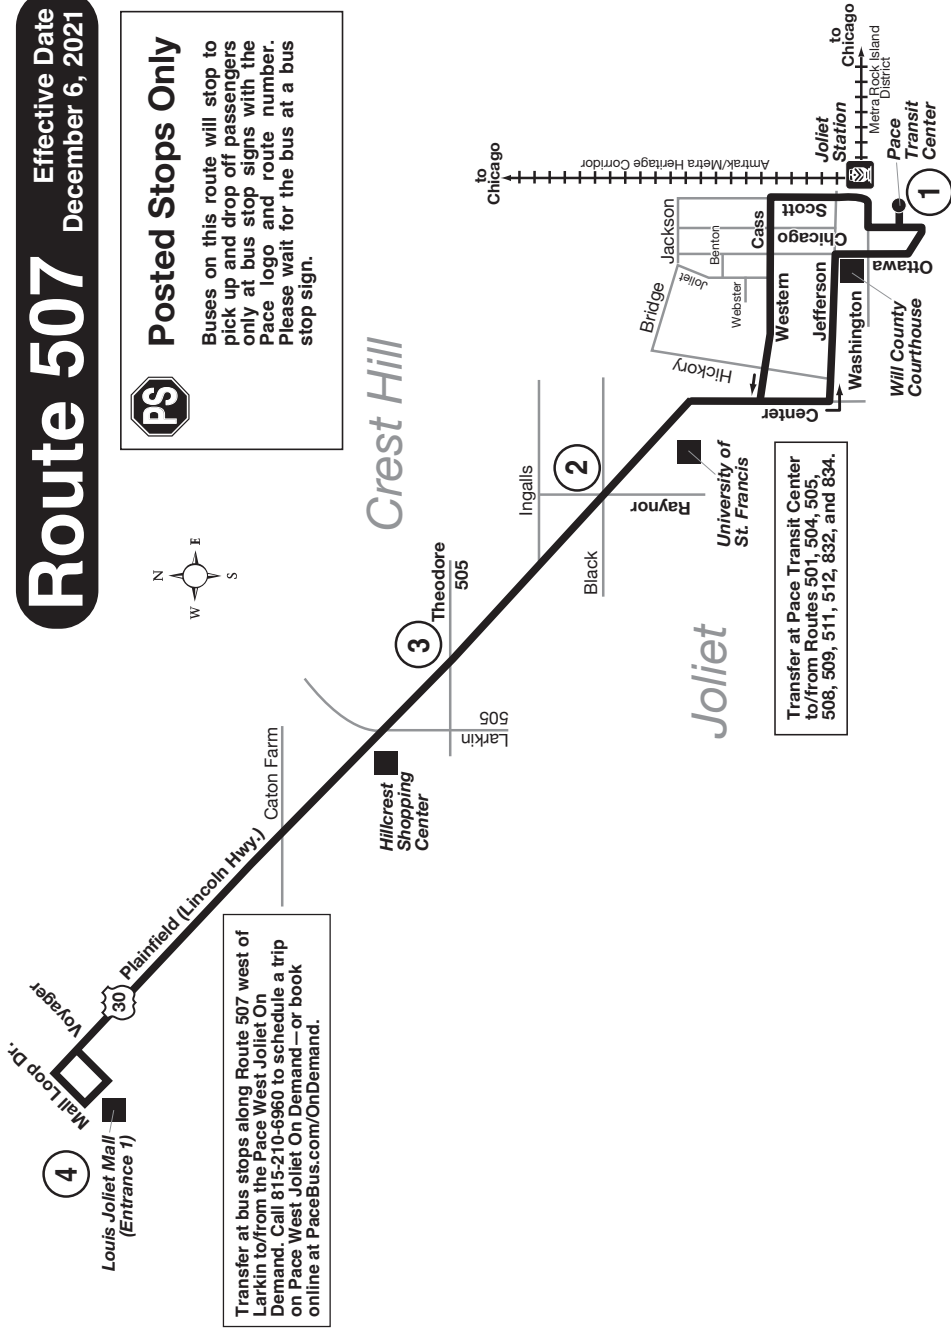

# Route 507 Effective Date December 6, 2021

## Posted Stops Only

Buses on this route will stop to pick up and drop off passengers only at bus stop signs with the Pace logo and route number. Please wait for the bus at a bus stop sign.

Transfer at bus stops along Route 507 west of Larkin to/from the Pace West Joliet On Demand. Call 815-210-6960 to schedule a trip on Pace West Joliet On Demand—or book online at [PaceBus.com/OnDemand](http://PaceBus.com/OnDemand).

Transfer at Pace Transit Center to/from Routes 501, 504, 505, 508, 509, 511, 512, 832, and 834.

## Posted Stops Only

Buses on this route will stop to pick up and drop off passengers only at bus stop signs with the Pace logo and route number. Please wait for the bus at a bus stop sign.