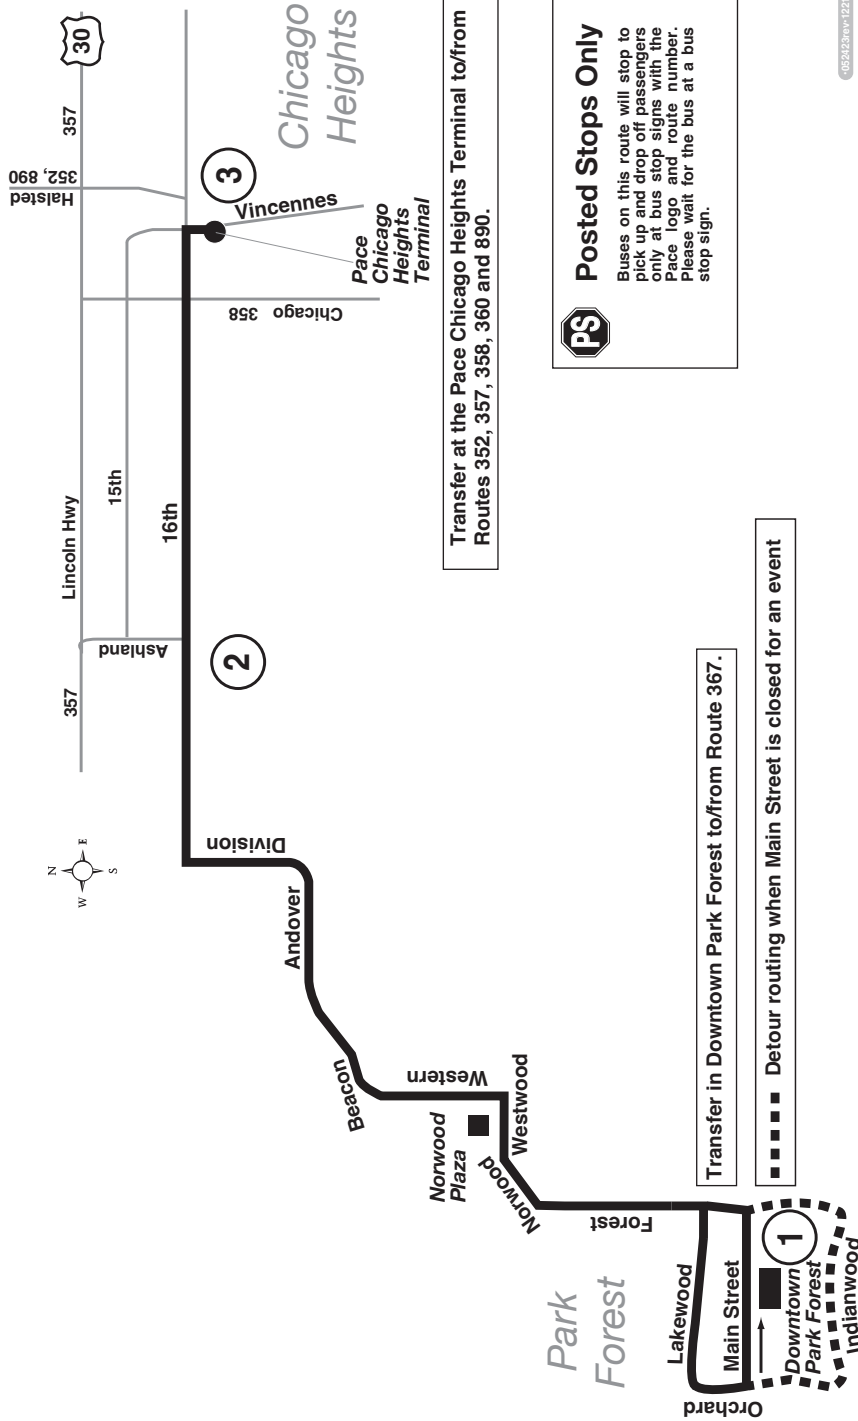

Route 366

Effective Date
June 4, 2023

Transfer at the Pace Chicago Heights Terminal to/from Routes 352, 357, 358, 360 and 890.

Transfer in Downtown Park Forest to/from Route 367.

Detour routing when Main Street is closed for an event

Posted Stops Only
 Buses on this route will stop to pick up and drop off passengers only at bus stop signs with the Pace logo and route number. Please wait for the bus at a bus stop sign.

062042 Rev 01/22/23 HW

TRAVEL INFORMATION

For travel information:
RTA Travel Information Center
 (312) 836-7000

For other information:
Pace Customer Relations
 (847) 364-PACE (7223)

CARRIER INFORMATION

OPERATED BY: Pace South
 For lost and found call (708) 331-0051

Buses will stop at Posted Stops Only along entire route.

When Main Street is closed for events in Downtown Park Forest, buses will detour via Orchard - Indianwood - Forest. Please visit VillageofParkForest.com for information about specific event dates.