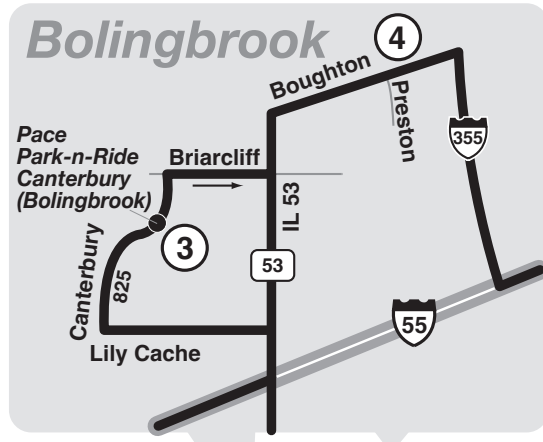

I-55 EXPRESS 850·851·855

Effective Date
August 12, 2024

PS Posted Stops Only
Buses on this route will stop to pick up and drop off passengers only at bus stop signs with the Pace logo and route number. Please wait for the bus at a bus stop sign.

BoS Bus on Shoulder
Buses on this route are authorized to drive on the shoulder of I-55 when conditions permit.

Certain trips serve additional stops and certain trips skip certain stops. See schedule for details.

All Pace buses on this route are equipped with bike racks.

Major Destinations

Pace Park-n-Ride Plainfield

Pace Park-n-Ride Canterbury (Bolingbrook)

Pace Park-n-Ride White Fence Farm (Romeoville)

Pace Park-n-Ride Burr Ridge

Chicago Loop

River North

Streeterville

Weekday Service

August 12, 2024

WEEKDAY INBOUND

ROUTE	PACE PARK-N-RIDE PLAINFIELD	PACE PARK-N-RIDE WHITE FENCE FARM (ROMEOVILLE)	PACE PARK-N-RIDE CANTERBURY (BOLINGBROOK)	BOUGHTON/ PRESTON	PACE PARK-N-RIDE BURR RIDGE	MONROE/ WABASH	MICHIGAN/ SUPERIOR
851	-	5:00AM	5:07AM	5:15AM	5:30AM	6:16AM	6:22AM
855	5:12AM	-	-	-	5:43	6:21	6:28
851	-	5:20	5:27	5:35	5:50	6:36	6:42
851	-	5:40	5:47	5:55	6:12	6:58	7:06
850	5:31	5:50	5:57	6:04	6:22	7:10	7:19
855	5:42	-	-	-	6:13	7:03	7:12
851	-	6:00	6:08	6:15	6:33	7:24	7:33
850	5:51	6:10	6:18	6:25	6:42	7:36	7:45
855	6:12	-	-	-	6:44	7:44	7:53
851	-	6:20	6:28	6:36	6:52	7:49	7:58
855	6:23	-	-	-	6:56	7:56	8:05
851	-	6:30	6:38	6:46	7:02	8:02	8:11
851	-	6:40	6:48	6:56	7:12	8:12	8:21
855	6:44	-	-	-	7:17	8:17	8:26
850	6:30	6:50	6:58	7:05	7:21	8:21	8:30
851	-	7:00	7:09	7:16	7:32	8:32	8:41
850	7:00	7:20	7:29	7:36	7:52	8:52	9:01
855	7:20	-	-	-	7:53	8:53	9:02
850	7:25	7:47	7:58	8:06	8:21	9:19	9:28
850	7:55	8:15	8:23	8:31	8:46	9:42	9:51
850	8:35	8:55	9:03	9:11	9:26	10:22	10:31
850	9:00	9:20	9:28	9:36	9:51	10:47	10:56
850	10:30	10:50	10:58	11:06	11:21	12:17PM	12:26PM