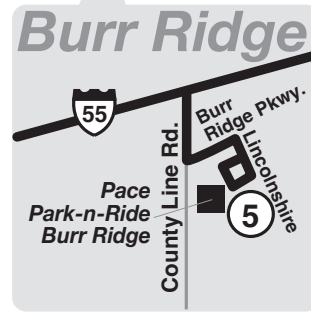

I-55 EXPRESS 850·851·855

Effective Date
August 12, 2024

PS Posted Stops Only
Buses on this route will stop to pick up and drop off passengers only at bus stop signs with the Pace logo and route number. Please wait for the bus at a bus stop sign.

BoS Bus on Shoulder
Buses on this route are authorized to drive on the shoulder of I-55 when conditions permit.

Certain trips serve additional stops and certain trips skip certain stops. See schedule for details.

All Pace buses on this route are equipped with bike racks.

Major Destinations

Pace Park-n-Ride Plainfield

Pace Park-n-Ride Canterbury (Bolingbrook)

Pace Park-n-Ride White Fence Farm (Romeoville)

Pace Park-n-Ride Burr Ridge

 Buses on this route are authorized to drive on the shoulder of I-55 when conditions permit.

 Bus will stop at Posted Stops Only along the entire route.

No Saturday, Sunday or holiday service.