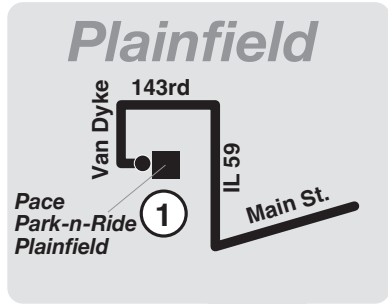

I-55 EXPRESS 850·851·855

Effective Date
August 12, 2024

PS Posted Stops Only
Buses on this route will stop to pick up and drop off passengers only at bus stop signs with the Pace logo and route number. Please wait for the bus at a bus stop sign.

BoS Bus on Shoulder
Buses on this route are authorized to drive on the shoulder of I-55 when conditions permit.

Certain trips serve additional stops and certain trips skip certain stops. See schedule for details.