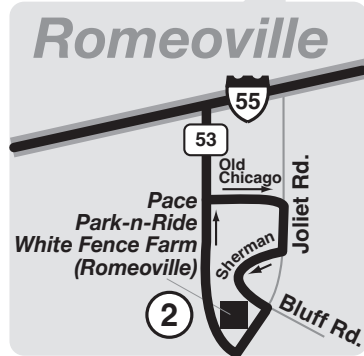

I-55 EXPRESS 850·851·855

Effective Date
August 12, 2024

PS Posted Stops Only
Buses on this route will stop to pick up and drop off passengers only at bus stop signs with the Pace logo and route number. Please wait for the bus at a bus stop sign.

BoS Bus on Shoulder
Buses on this route are authorized to drive on the shoulder of I-55 when conditions permit.

Certain trips serve additional stops and certain trips skip certain stops. See schedule for details.

All Pace buses on this route are equipped with bike racks.

Major Destinations

Pace Park-n-Ride Plainfield

Pace Park-n-Ride Canterbury (Bolingbrook)

Pace Park-n-Ride White Fence Farm (Romeoville)

Pace Park-n-Ride Burr Ridge

WEEKDAY OUTBOUND

ROUTE	MICHIGAN/ SUPERIOR	MICHIGAN/ JACKSON	PACE PARK-N-RIDE BURR RIDGE	BOUGHTON/ PRESTON	PACE PARK-N-RIDE CANTERBURY (BOLINGBROOK)	PACE PARK-N-RIDE WHITE FENCE FARM (ROMEOVILLE)	PACE PARK-N-RIDE PLAINFIELD
850	12:00PM	12:13PM	12:51PM	1:08PM	1:19PM	1:27PM	1:52PM
850	1:45	1:58	2:36	2:53	3:04	3:12	3:37
850	3:05	3:18	4:03	4:20	4:31	4:39	5:04
855	3:15	3:28	4:20	-	-	-	5:00
850	3:15	3:28	-	4:27	4:38	4:46	5:12
850	3:20	3:33	4:21	4:38	4:49	4:57	5:24
855	3:40	3:53	4:45	-	-	-	5:25
850	3:35	3:48	4:37	4:54	5:05	5:15	5:42
850	3:50	4:03	-	5:05	5:16	5:26	5:54
855	3:55	4:08	5:00	-	-	-	5:40
850	4:05	4:19	5:12	5:31	5:43	5:54	6:24
855	4:15	4:28	5:20	-	-	-	6:00
850	4:20	4:34	5:28	5:46	5:58	6:09	6:38
855	4:35	4:49	5:41	-	-	-	6:21
850	4:35	4:49	5:43	6:01	6:16	6:27	6:53
850	4:45	4:59	-	6:04	6:19	6:30	6:55
850	4:45	4:59	5:53	6:11	6:26	6:37	7:02
850	5:00	5:13	6:05	6:23	6:38	6:49	7:14
855	5:05	5:19	6:11	-	-	-	6:51
850	5:15	5:28	6:15	6:33	6:48	6:59	7:24
850	5:35	5:48	6:30	6:48	7:02	7:13	7:38
855	5:40	5:54	6:46	-	-	-	7:26
850	6:00	6:13	6:51	7:09	7:20	7:31	7:54
850	6:25	6:38	7:16	7:33	7:44	7:54	8:15
850	6:50	7:03	7:41	7:55	8:06	8:16	8:37
850	7:20	7:33	8:11	8:25	8:36	8:44	9:05