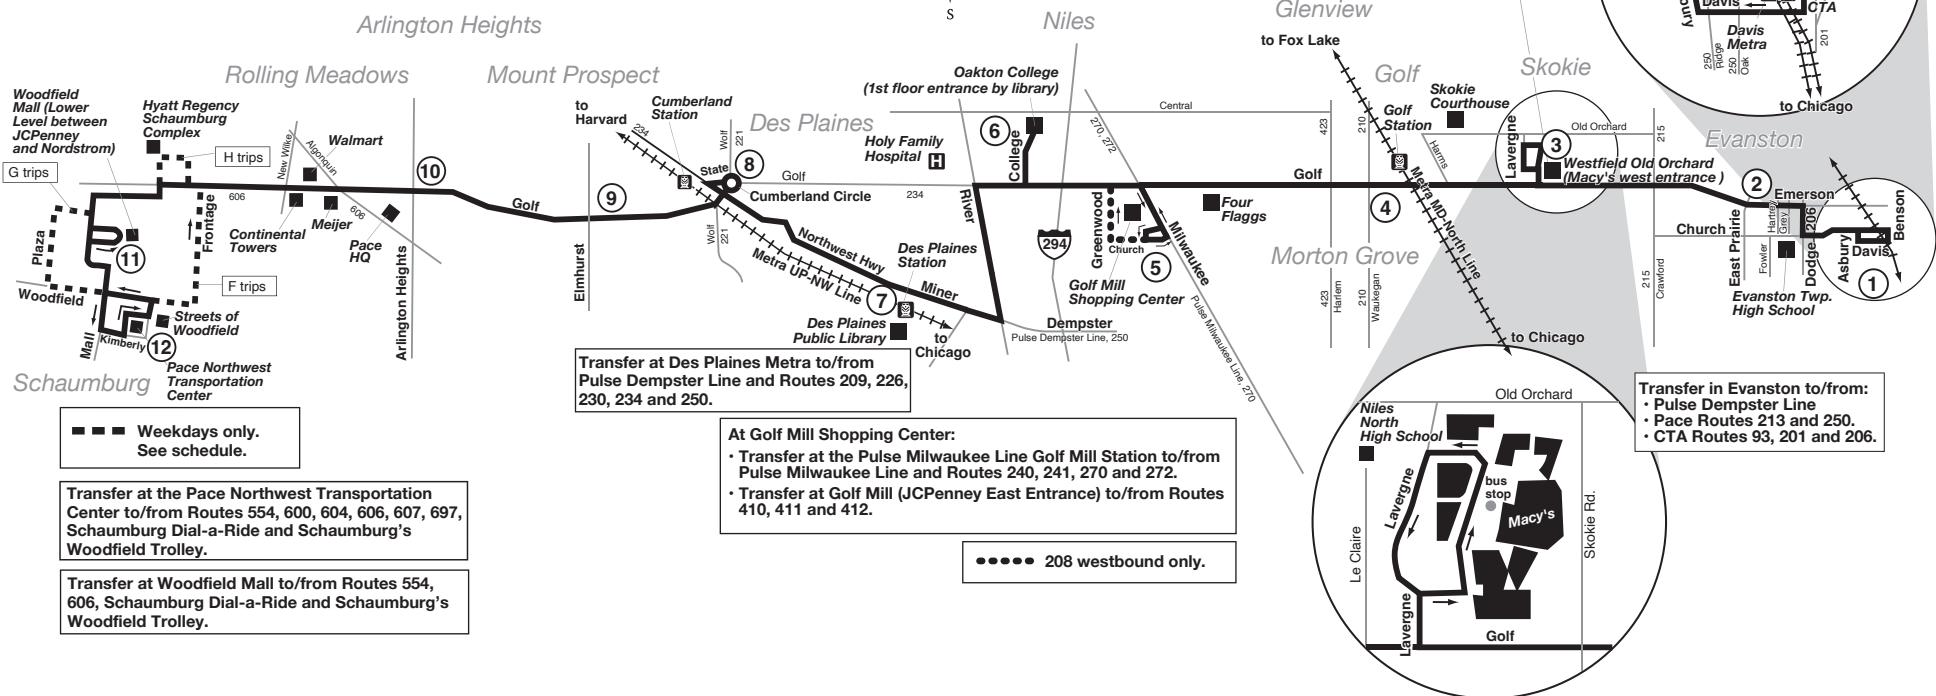

Route 208

Effective Date
October 29, 2023

Posted Stops Only

Buses on this route will stop to pick up and drop off passengers only at bus stop signs with the Pace logo and route number. Please wait for the bus at a bus stop sign.

Transfer at bus stops along Route 208 between Golf/New Wilke and Arlington Heights/Golf to/from the Arlington Heights-Rolling Meadows On Demand. Call 224-803-9277 for details about On Demand zone boundaries, service hours and to schedule a ride—or book online at PaceBus.com/OnDemand.

--- Weekdays only.
See schedule.

Transfer at the Pace Northwest Transportation Center to/from Routes 554, 600, 604, 606, 607, 697, Schaumburg Dial-a-Ride and Schaumburg's Woodfield Trolley.

Transfer at Woodfield Mall to/from Routes 554, 606, Schaumburg Dial-a-Ride and Schaumburg's Woodfield Trolley.

Transfer at Des Plaines Metra to/from Pulse Dempster Line and Routes 209, 226, 230, 234 and 250.

At Golf Mill Shopping Center:

- Transfer at the Pulse Milwaukee Line Golf Mill Station to/from Pulse Milwaukee Line and Routes 240, 241, 270 and 272.
- Transfer at Golf Mill (JCPenney East Entrance) to/from Routes 410, 411 and 412.

••••• 208 westbound only.

INTRODUCING
PULSE
Dempster Line
Daily Service
Pace's new rapid transit service
Faster trips every 15-20 minutes!

Transfer at Westfield Old Orchard to/from:
• Pace Routes 215 and 422.
• CTA Routes 54A, 97 and 201.

For connecting service to/from Skokie Courthouse, transfer at Westfield Old Orchard to/from:
• Pace Route 422.
• CTA Route 54A.

Transfer in Evanston to/from:
• Pulse Dempster Line
• Pace Routes 213 and 250.
• CTA Routes 93, 201 and 206.

071923rev-121923rev

SUNDAY EASTBOUND