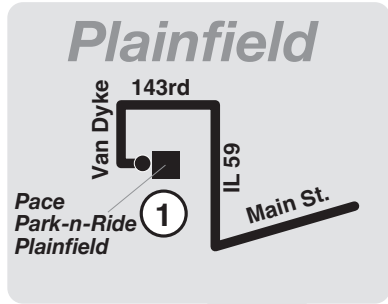

# I-55 EXPRESS 850·851·855

Effective Date  
December 9, 2024

**PS Posted Stops Only**  
Buses on this route will stop to pick up and drop off passengers only at bus stop signs with the Pace logo and route number. Please wait for the bus at a bus stop sign.

**BoS Bus on Shoulder**  
Buses on this route are authorized to drive on the shoulder of I-55 when conditions permit.

Certain trips serve additional stops and certain trips skip certain stops. See schedule for details.

## Major Destinations

Pace Park-n-Ride Plainfield

Pace Park-n-Ride Canterbury (Bolingbrook)

Pace Park-n-Ride White Fence Farm (Romeoville)

Pace Park-n-Ride Burr Ridge

Chicago Loop

River North

Streeterville