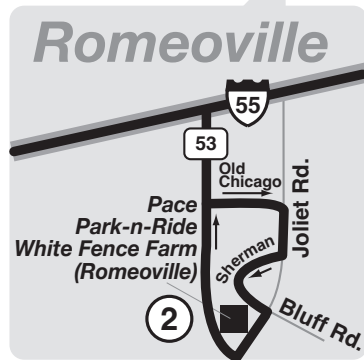

# I-55 EXPRESS 850·851·855

Effective Date  
December 9, 2024

**PS Posted Stops Only**  
Buses on this route will stop to pick up and drop off passengers only at bus stop signs with the Pace logo and route number. Please wait for the bus at a bus stop sign.

**BoS Bus on Shoulder**  
Buses on this route are authorized to drive on the shoulder of I-55 when conditions permit.

Certain trips serve additional stops and certain trips skip certain stops. See schedule for details.

## Major Destinations

Pace Park-n-Ride Plainfield

Pace Park-n-Ride Canterbury (Bolingbrook)

Pace Park-n-Ride White Fence Farm (Romeoville)

Pace Park-n-Ride Burr Ridge

Chicago Loop

River North

Streeterville

**WEEKDAY OUTBOUND**

ROUTE	MICHIGAN/ SUPERIOR	MICHIGAN/ JACKSON	PACE PARK-N-RIDE BURR RIDGE	BOUGHTON/ PRESTON	PACE PARK-N-RIDE CANTERBURY (BOLINGBROOK)	PACE PARK-N-RIDE WHITE FENCE FARM (ROMEOVILLE)	PACE PARK-N-RIDE PLAINFIELD
850	12:00PM	12:13PM	12:51PM	1:08PM	1:19PM	1:27PM	1:52PM
850	1:45	1:58	2:36	2:53	3:04	3:12	3:37
850	3:05	3:18	4:03	4:20	4:31	4:39	5:04
855	3:15	3:28	4:20	-	-	-	5:00
850	3:15	3:28	-	4:27	4:38	4:46	5:12
850	3:20	3:33	4:21	4:38	4:49	4:57	5:24
855	3:40	3:53	4:45	-	-	-	5:25
850	3:35	3:48	4:37	4:54	5:05	5:15	5:42
850	3:50	4:03	-	5:05	5:16	5:26	5:54
855	3:55	4:08	5:00	-	-	-	5:40
850	4:05	4:19	5:12	5:31	5:43	5:54	6:24
855	4:15	4:28	5:20	-	-	-	6:00
850	4:20	4:34	5:28	5:46	5:58	6:09	6:38
855	4:35	4:49	5:41	-	-	-	6:21
850	4:35	4:49	5:43	6:01	6:16	6:27	6:53
850	4:45	4:59	-	6:04	6:19	6:30	6:55
850	4:45	4:59	5:53	6:11	6:26	6:37	7:02
850	5:00	5:13	6:05	6:23	6:38	6:49	7:14
855	5:05	5:19	6:11	-	-	-	6:51
850	5:15	5:28	6:15	6:33	6:48	6:59	7:24
850	5:35	5:48	6:30	6:48	7:02	7:13	7:38
855	5:40	5:54	6:46	-	-	-	7:26
850	6:00	6:13	6:51	7:09	7:20	7:31	7:54
850	6:25	6:38	7:16	7:33	7:44	7:54	8:15
850	6:50	7:03	7:41	7:55	8:06	8:16	8:37
850	7:20	7:33	8:11	8:25	8:36	8:44	9:05