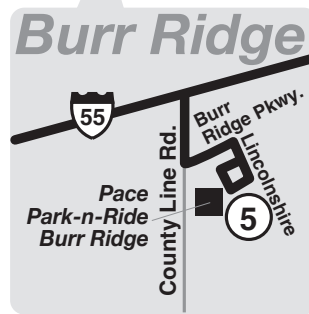

At all bus stops in the city of Chicago, inbound buses will only drop off passengers and outbound buses will only pick up passengers.