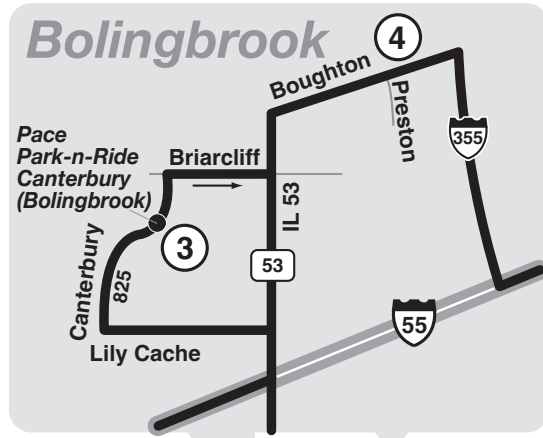

# I-55 EXPRESS 850·851·855

Effective Date  
December 9, 2024

**PS Posted Stops Only**  
Buses on this route will stop to pick up and drop off passengers only at bus stop signs with the Pace logo and route number. Please wait for the bus at a bus stop sign.

**BoS Bus on Shoulder**  
Buses on this route are authorized to drive on the shoulder of I-55 when conditions permit.

Certain trips serve additional stops and certain trips skip certain stops. See schedule for details.

### CARRIER INFORMATION

OPERATED BY: Pace Heritage  
For lost and found call (815) 723-3259

## Major Destinations

Pace Park-n-Ride Plainfield

Pace Park-n-Ride Canterbury (Bolingbrook)

Pace Park-n-Ride White Fence Farm (Romeoville)

Pace Park-n-Ride Burr Ridge

Chicago Loop

River North

Streeterville