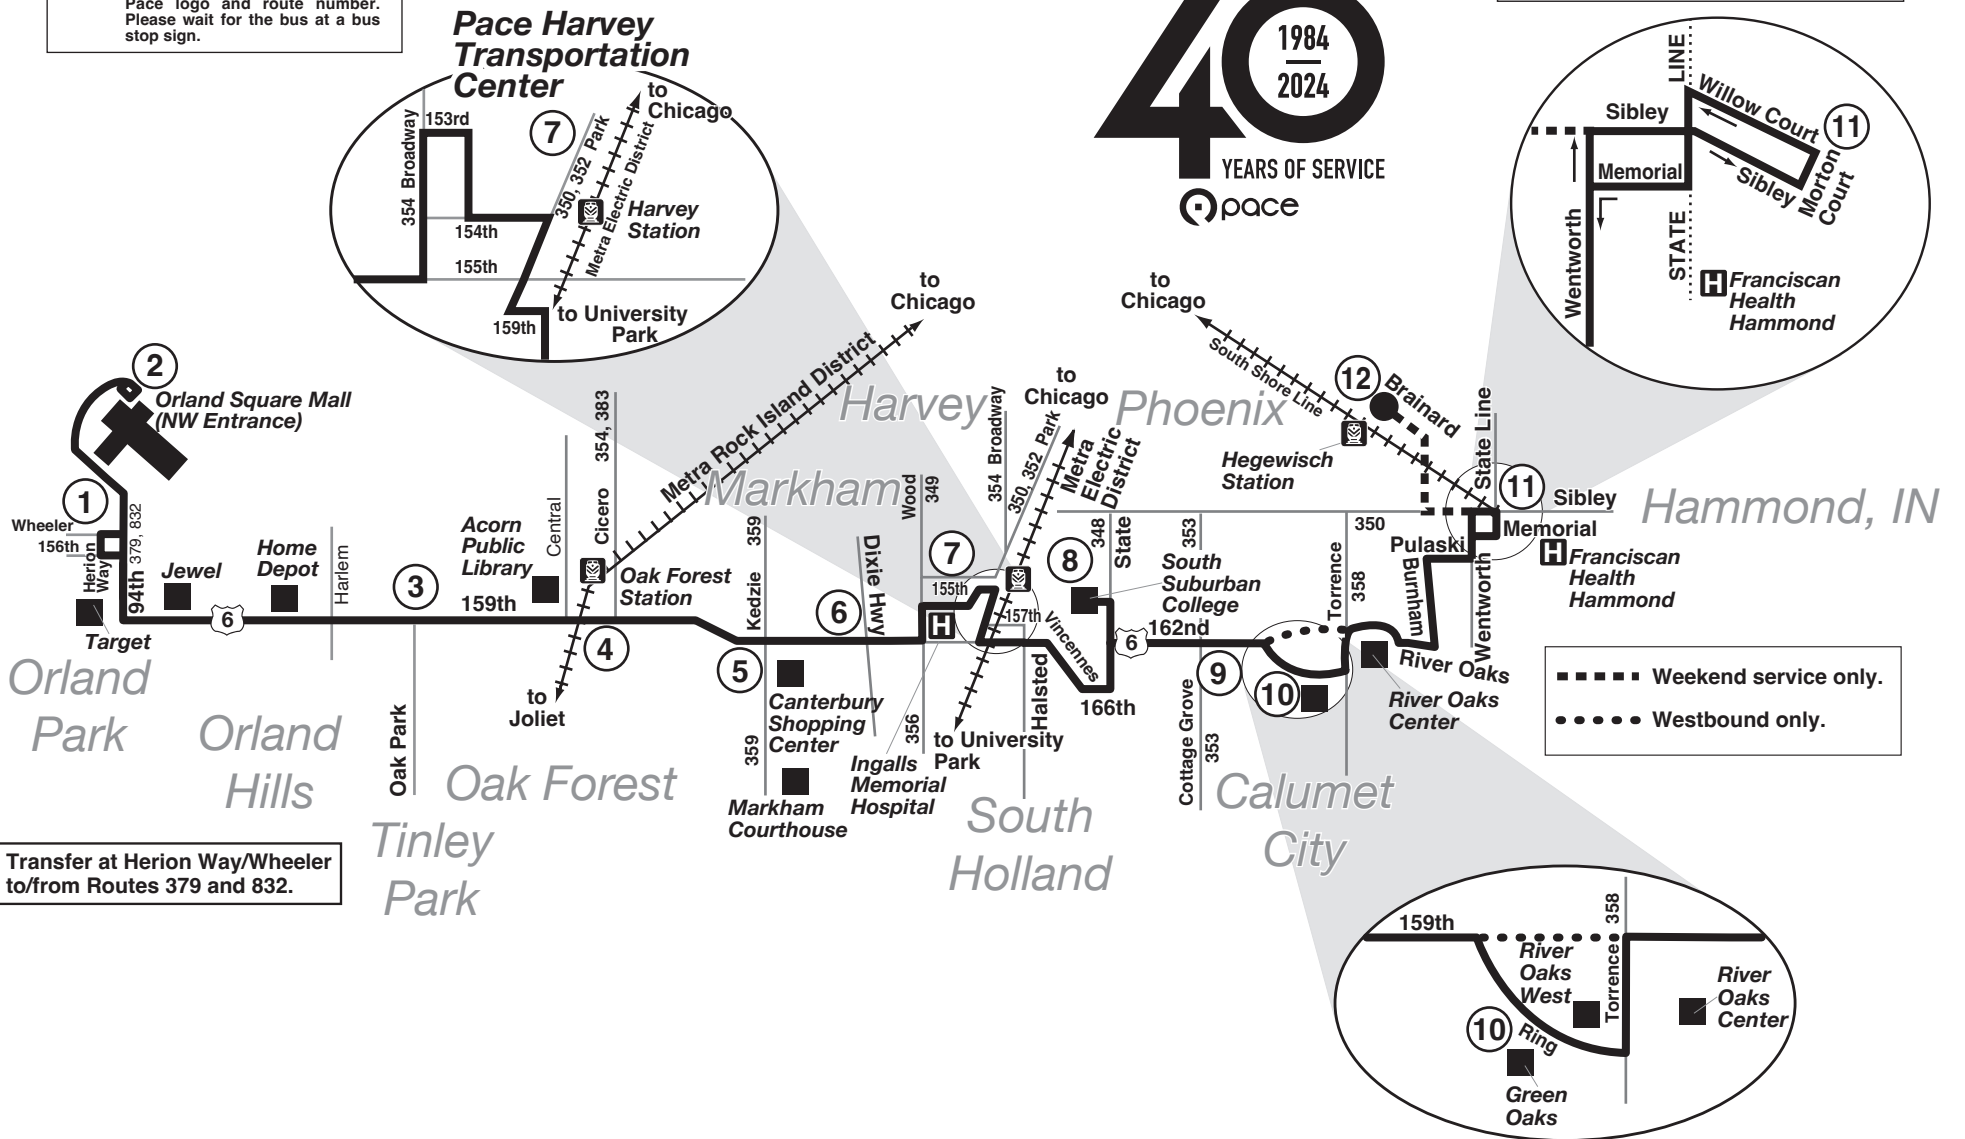

Route 364

Effective Date
December 8, 2024

PS Posted Stops Only

Buses on this route will stop to pick up and drop off passengers only at bus stop signs with the Pace logo and route number. Please wait for the bus at a bus stop sign.

Transfer at the Pace Harvey Transportation Center to/from Routes 348, 349, 350, 352, 354, 356, 360, 361 and 890.

On Weekdays & Saturdays, transfer at Morton Court/Willow Court to/from:
• Pace Route 350
• GPTC Routes R1 and R4

Transfer at Herion Way/Wheeler to/from Routes 379 and 832.

Weekend service only.
Westbound only.

NOTE: Route does not enter River Oaks West. Board bus on Ring Rd.

+120922rev+11124rev

SUNDAY EASTBOUND

HERION/WHEELER	ORLAND SQUARE MALL	159TH/OAK PARK	159TH/CICERO	159TH/KEDZIE	159TH/DIXIE	ARRIVE	DEPART	PACE HARVEY TRANSPORTATION CENTER	COTTAGE GROVE/HWY 6	RING RD/GREEN OAKS	MORTON/WILLOW	HEGEWISCH SOUTH SHORE
-	-	-	-	5:27AM	5:31AM	5:40AM	5:45AM	5:56AM	6:03AM	6:17AM	-	-
7:28AM	7:32AM	7:46AM	7:53AM	8:01	8:10	8:15	8:27	8:31	8:45	8:57	9:01	9:21AM
8:28	8:32	8:46	8:53	9:01	9:10	9:15	9:27	9:31	9:45	9:57	10:01	10:25
9:26	9:30	9:44	9:51	9:56	10:00	10:09	10:15	10:26	10:31	10:46	-	-
9:56	10:00	10:13	10:20	10:25	10:31	10:40	10:45	10:56	11:01	11:16	11:22	-
10:26	10:30	10:43	10:50	10:55	11:01	11:10	11:15	11:27	11:32	11:47	-	-
10:59	11:03	11:17	11:23	11:29	11:31	11:40	11:45	11:57	12:02PM	12:17PM	12:24PM	-
11:28	11:32	11:46	11:52	11:58	12:00PM	12:09PM	12:15PM	12:27PM	12:32	12:47	-	-
11:58	12:02PM	12:16PM	12:23PM	12:28PM	12:31	12:40	12:45	12:58	1:05	1:20	1:27	-
12:27PM	12:31	12:45	12:52	12:57	1:00	1:09	1:15	1:28	1:34	1:49	-	-
12:55	1:00	1:15	1:21	1:25	1:31	1:40	1:45	1:55	2:01	2:16	2:24	-
1:24	1:29	1:45	1:51	1:55	2:01	2:10	2:15	2:25	2:31	2:46	-	-
1:51	1:56	2:12	2:18	2:24	2:30	2:40	2:45	2:57	3:02	3:19	3:27	-
2:22	2:27	2:44	2:51	2:57	3:00	3:10	3:15	3:27	3:32	3:49	3:57	-
2:52	2:57	3:14	3:21	3:27	3:30	3:40	3:45	3:58	4:03	4:20	4:27	-
3:20	3:25	3:43	3:50	3:56	4:00	4:09	4:15	4:28	4:33	4:50	-	-
3:49	3:55	4:13	4:20	4:26	4:30	4:40	4:45	4:57	5:02	5:19	5:26	-
4:20	4:26	4:44	4:51	4:56	5:00	5:10	5:15	5:27	5:34	5:51	5:58	-
4:50	4:56	5:12	5:20	5:25	5:29	5:40	5:45	5:58	6:03	6:20	6:27	-
5:22	5:28	5:43	5:50	5:55	5:59	6:10	6:15	6:28	6:34	6:51	-	-
5:53	5:59	6:14	6:21	6:26	6:30	6:40	6:45	6:58	7:03	7:20	7:27	-
6:22	6:28	6:44	6:51	6:56	7:00	7:10	7:15	7:29	7:33	7:50	-	-
6:54	6:59	7:15	7:22	7:27	7:30	7:40	7:45	7:59	8:03	8:20	8:27	-
7:24	7:29	7:45	7:51	7:57	8:00	8:10	8:15	8:29	8:33	8:50	-	-
7:54	7:59	8:15	8:21	8:27	8:30	8:40	8:45	8:59	9:03	9:20	-	-
8:24	8:29	8:45	8:51	8:57	9:00	9:10	9:15	9:29	9:33	9:50	-	-
8:54	8:59	9:15	9:21	9:27	9:30	9:40	9:45	9:59	10:03	10:20	-	-
9:24	9:29	9:45	9:51	9:57	10:00	10:10	10:15	10:29	10:33	10:50	-	-
9:54	9:59	10:15	10:21	10:27	10:30	10:40	10:45	10:59	11:03	11:16	-	-

SUNDAY WESTBOUND