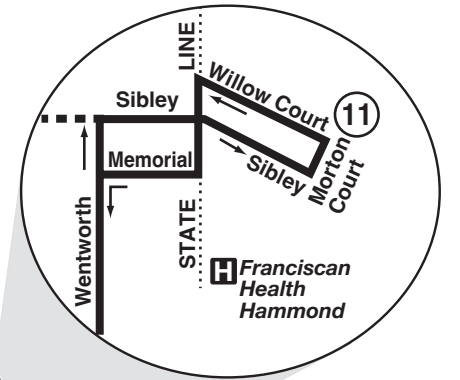

Route 364

Effective Date
December 8, 2024

PS Posted Stops Only

Buses on this route will stop to pick up and drop off passengers only at bus stop signs with the Pace logo and route number. Please wait for the bus at a bus stop sign.

Transfer at the Pace Harvey Transportation Center to/from Routes 348, 349, 350, 352, 354, 356, 360, 361 and 890.

On Weekdays & Saturdays, transfer at Morton Court/Willow Court to/from:
• Pace Route 350
• GPTC Routes R1 and R4

Transfer at Herion Way/Wheeler to/from Routes 379 and 832.

Weekend service only.
Westbound only.

NOTE: Route does not enter River Oaks West. Board bus on Ring Rd.

+120922rev+11124rev

SUNDAY EASTBOUND

HERION/WHEELER	ORLAND SQUARE MALL	159TH/OAK PARK	159TH/CICERO	159TH/KEDZIE	159TH/DIXIE	ARRIVE	DEPART	PACE HARVEY TRANSPORTATION CENTER	COTTAGE GROVE/HWY 6	RING RD/GREEN OAKS	MORTON/WILLOW	HEGEWISCH SOUTH SHORE
-	-	-	-	5:27AM	5:31AM	5:40AM	5:45AM	5:56AM	6:03AM	6:17AM	-	-
7:28AM	7:32AM	7:46AM	7:53AM	8:01	8:10	8:15	8:27	8:31	8:45	8:57	9:01	9:21AM
8:28	8:32	8:46	8:53	9:01	9:10	9:15	9:27	9:31	9:45	9:57	10:01	10:25
9:26	9:30	9:44	9:51	9:56	10:00	10:09	10:15	10:26	10:31	10:46	-	-
9:56	10:00	10:13	10:20	10:25	10:31	10:40	10:45	10:56	11:01	11:16	11:22	-
10:26	10:30	10:43	10:50	10:55	11:01	11:10	11:15	11:27	11:32	11:47	-	-
10:59	11:03	11:17	11:23	11:29	11:31	11:40	11:45	11:57	12:02PM	12:17PM	12:24PM	-
11:28	11:32	11:46	11:52	11:58	12:00PM	12:09PM	12:15PM	12:27PM	12:32	12:47	-	-
11:58	12:02PM	12:16PM	12:23PM	12:28PM	12:31	12:40	12:45	12:58	1:05	1:20	1:27	-
12:27PM	12:31	12:45	12:52	12:57	1:00	1:09	1:15	1:28	1:34	1:49	-	-
12:55	1:00	1:15	1:21	1:25	1:31	1:40	1:45	1:55	2:01	2:16	2:24	-
1:24	1:29	1:45	1:51	1:55	2:01	2:10	2:15	2:25	2:31	2:46	-	-
1:51	1:56	2:12	2:18	2:24	2:30	2:40	2:45	2:57	3:02	3:19	3:27	-
2:22	2:27	2:44	2:51	2:57	3:00	3:10	3:15	3:27	3:32	3:49	3:57	-
2:52	2:57	3:14	3:21	3:27	3:30	3:40	3:45	3:58	4:03	4:20	4:27	-
3:20	3:25	3:43	3:50	3:56	4:00	4:09	4:15	4:28	4:33	4:50	-	-
3:49	3:55	4:13	4:20	4:26	4:30	4:40	4:45	4:57	5:02	5:19	5:26	-
4:20	4:26	4:44	4:51	4:56	5:00	5:10	5:15	5:27	5:34	5:51	5:58	-
4:50	4:56	5:12	5:20	5:25	5:29	5:40	5:45	5:58	6:03	6:20	6:27	-
5:22	5:28	5:43	5:50	5:55	5:59	6:10	6:15	6:28	6:34	6:51	-	-
5:53	5:59	6:14	6:21	6:26	6:30	6:40	6:45	6:58	7:03	7:20	7:27	-
6:22	6:28	6:44	6:51	6:56	7:00	7:10	7:15	7:29	7:33	7:50	-	-
6:54	6:59	7:15	7:22	7:27	7:30	7:40	7:45	7:59	8:03	8:20	8:27	-
7:24	7:29	7:45	7:51	7:57	8:00	8:10	8:15	8:29	8:33	8:50	-	-
7:54	7:59	8:15	8:21	8:27	8:30	8:40	8:45	8:59	9:03	9:20	-	-
8:24	8:29	8:45	8:51	8:57	9:00	9:10	9:15	9:29	9:33	9:50	-	-
8:54	8:59	9:15	9:21	9:27	9:30	9:40	9:45	9:59	10:03	10:20	-	-
9:24	9:29	9:45	9:51	9:57	10:00	10:10	10:15	10:29	10:33	10:50	-	-
9:54	9:59	10:15	10:21	10:27	10:30	10:40	10:45	10:59	11:03	11:16	-	-

SUNDAY WESTBOUND