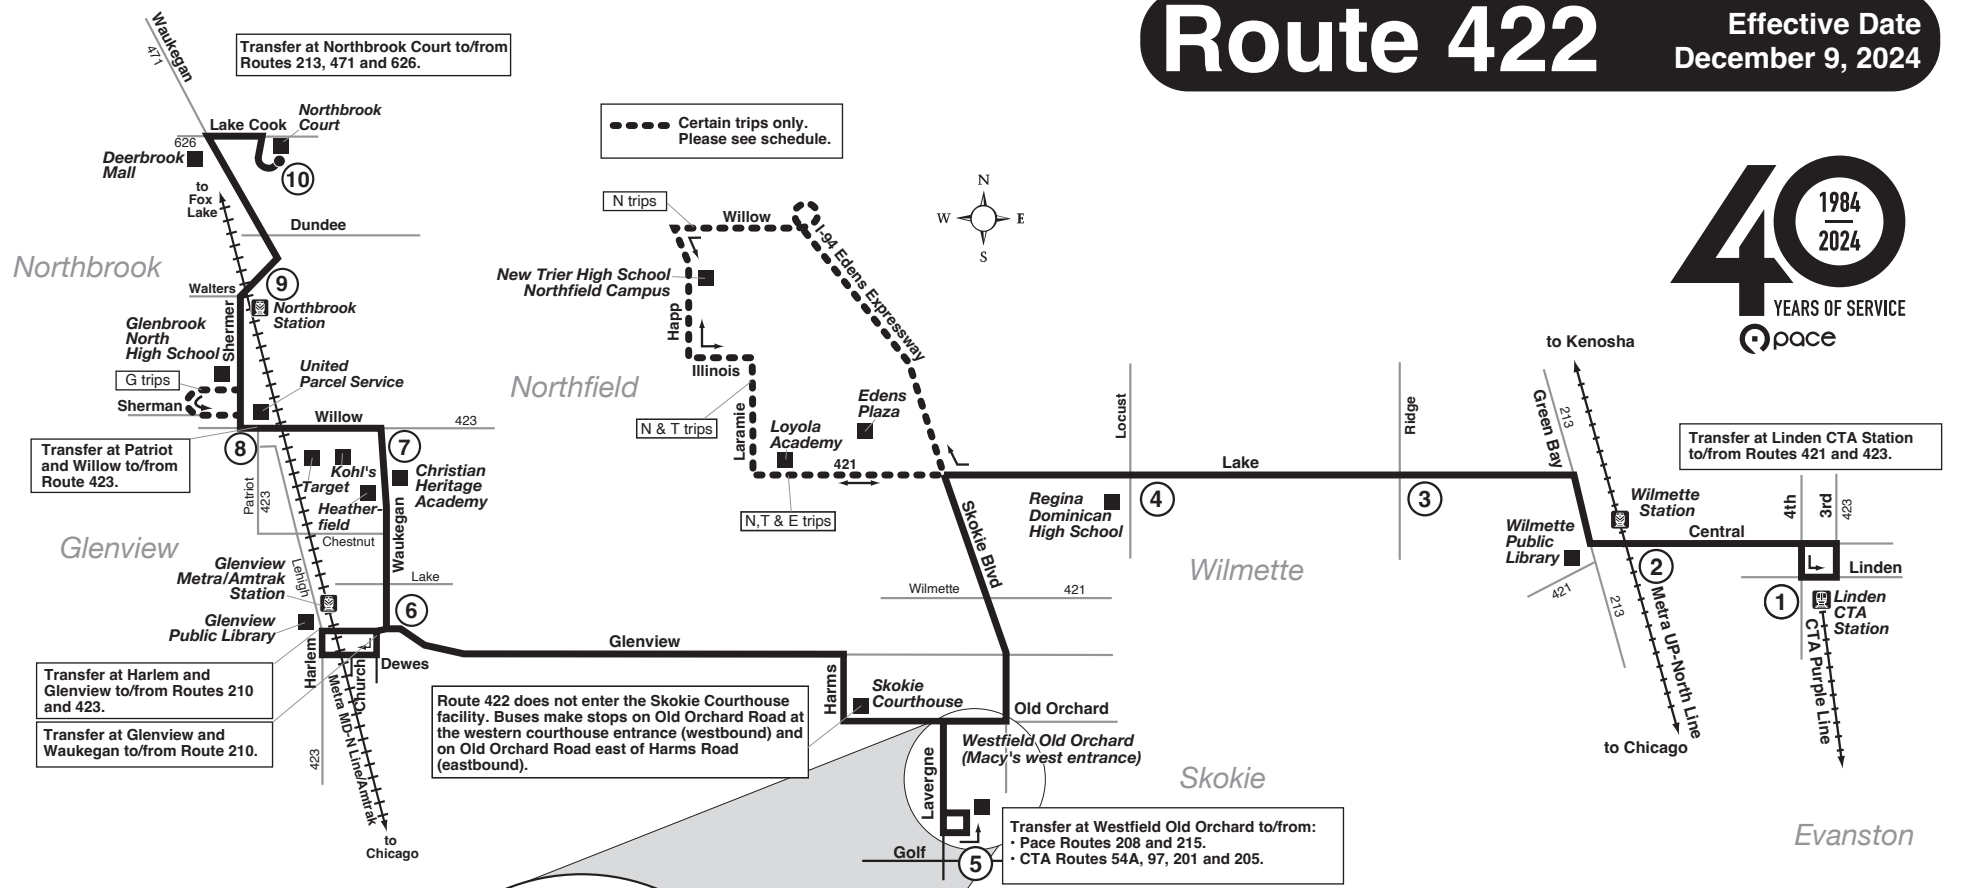

Route 422

Effective Date
December 9, 2024

REGULAR FARE ROUTE

Use your Ventra® Card or exact fare in cash.

Driver Has No Change

Customers may use a Ventra Card, contactless bankcard, Ventra Ticket, Ride Free or Reduced Fare permit, or cash to pay fares on Pace fixed route services. Reduced fares are available for children (ages 7-11) and high school, junior high and grammar school students (ages 12-20) presenting a valid Ventra Student Riding Permit or valid school I.D. between 5:30am and 8:30pm on school days. Seniors 65 and older, people with disabilities and individuals with a valid Medicare card qualify for reduced fares. A valid RTA Reduced Fare Permit must be presented when using cash to pay a reduced fare. Eligible seniors and people with disabilities may ride fixed route services for free through the RTA Ride Free Program. Please contact the RTA at (312) 913-3110 for more information on free and reduced fares. Free rides are offered to children under 7 (max two children per fare paying adult), law enforcement officers and firefighters in full uniform or presenting a badge, and active duty military personnel in uniform. See the Pace Fare Guide for current fares, passes, restrictions and additional information. Visit ventrachicago.com or call 877-NOW-VENTRA to purchase and load value and passes onto your Ventra Card.