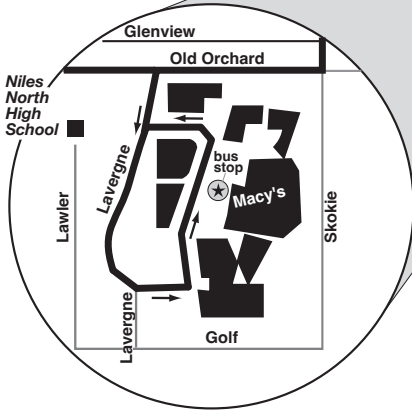

Route 422

Effective Date
December 9, 2024

REGULAR FARE ROUTE

Use your Ventra® Card or exact fare in cash.

Driver Has No Change

Customers may use a Ventra Card, contactless bankcard, Ventra Ticket, Ride Free or Reduced Fare permit, or cash to pay fares on Pace fixed route services. Reduced fares are available for children (ages 7-11) and high school, junior high and grammar school students (ages 12-20) presenting a valid Ventra Student Riding Permit or valid school I.D. between 5:30am and 8:30pm on school days. Seniors 65 and older, people with disabilities and individuals with a valid Medicare card qualify for reduced fares. A valid RTA Reduced Fare Permit must be presented when using cash to pay a reduced fare. Eligible seniors and people with disabilities may ride fixed route services for free through the RTA Ride Free Program. Please contact the RTA at (312) 913-3110 for more information on free and reduced fares. Free rides are offered to children under 7 (max two children per fare paying adult), law enforcement officers and firefighters in full uniform or presenting a badge, and active duty military personnel in uniform. See the Pace Fare Guide for current fares, passes, restrictions and additional information. Visit ventrachicago.com or call 877-NOW-VENTRA to purchase and load value and passes onto your Ventra Card.