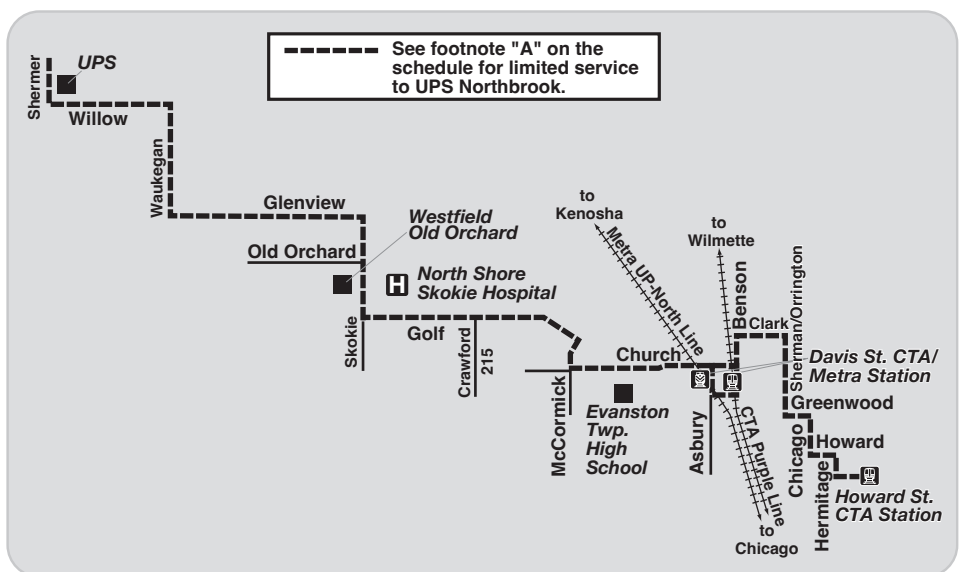

Route 422

Effective Date
December 9, 2024

REGULAR FARE ROUTE

Use your Ventra® Card or exact fare in cash.

Driver Has No Change

Customers may use a Ventra Card, contactless bankcard, Ventra Ticket, Ride Free or Reduced Fare permit, or cash to pay fares on Pace fixed route services. Reduced fares are available for children (ages 7-11) and high school, junior high and grammar school students (ages 12-20) presenting a valid Ventra Student Riding Permit or valid school I.D. between 5:30am and 8:30pm on school days. Seniors 65 and older, people with disabilities and individuals with a valid Medicare card qualify for reduced fares. A valid RTA Reduced Fare Permit must be presented when using cash to pay a reduced fare. Eligible seniors and people with disabilities may ride fixed route services for free through the RTA Ride Free Program. Please contact the RTA at (312) 913-3110 for more information on free and reduced fares. Free rides are offered to children under 7 (max two children per fare paying adult), law enforcement officers and firefighters in full uniform or presenting a badge, and active duty military personnel in uniform. See the Pace Fare Guide for current fares, passes, restrictions and additional information. Visit ventrachicago.com or call 877-NOW-VENTRA to purchase and load value and passes onto your Ventra Card.