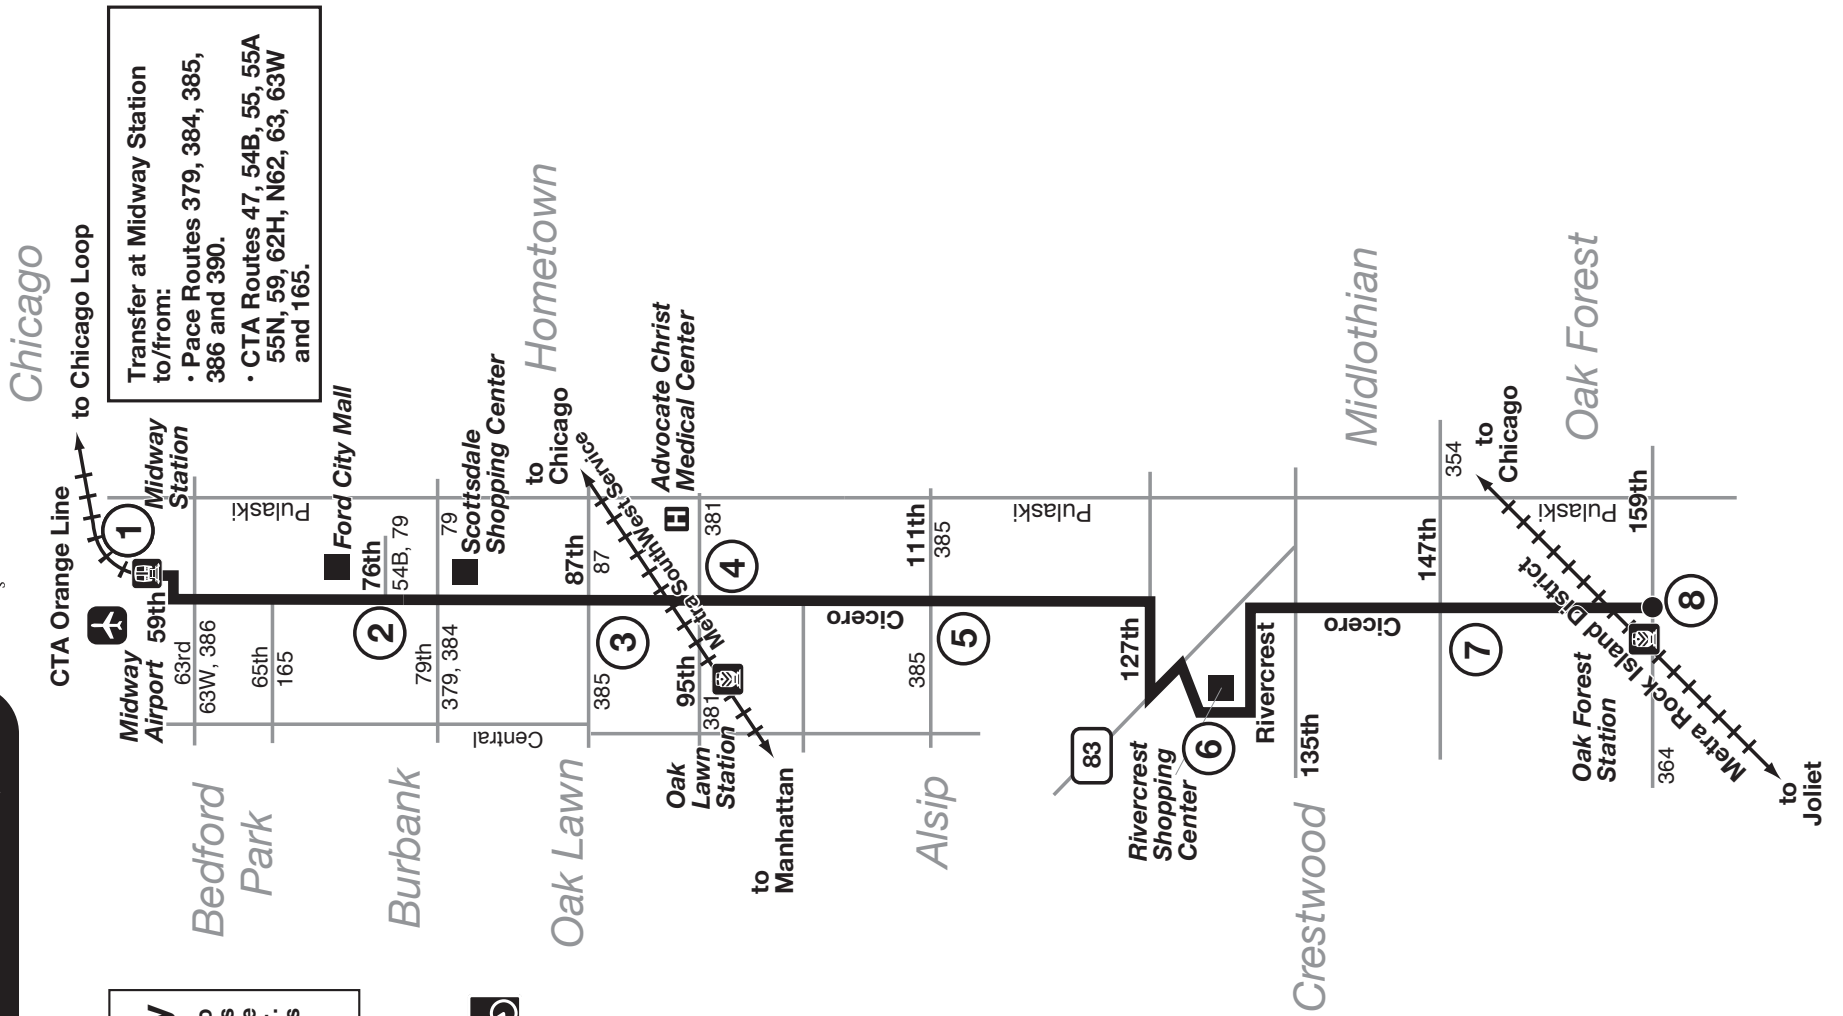

Route 383

Effective Date
March 2, 2025

Posted Stops Only
Buses on this route will stop to pick up and drop off passengers only at bus stop signs with the Pace logo and route number. Please wait for the bus at a bus stop sign.

Todos los autobuses de Pace en esta ruta están equipados con portabicicletas.
 El servicio de Pace es accesible para sillas de ruedas.

SUNDAY NORTHBOUND

159TH/ CICERO	147TH/ CICERO	RIVERCREST SHOPPING CENTER	111TH/ CICERO	95TH/ CICERO	87TH/ CICERO	CICERO/ 76TH	MIDWAY CTA STATION
-	-	-	-	5:30AM	5:34AM	5:39AM	5:48AM
-	-	-	-	6:35	6:39	6:44	6:53
7:12AM	7:15AM	7:22AM	7:33AM	7:40	7:44	7:49	7:58
8:17	8:20	8:27	8:38	8:45	8:49	8:54	9:03
9:22	9:25	9:32	9:43	9:50	9:54	9:59	10:08
10:27	10:30	10:37	10:48	10:55	10:59	11:07	11:16
11:32	11:35	11:42	11:53	12:00PM	12:04PM	12:12PM	12:21PM
12:37PM	12:40PM	12:47PM	12:58PM	1:05	1:09	1:17	1:26
1:42	1:45	1:52	2:03	2:10	2:14	2:22	2:31
2:46	2:49	2:56	3:07	3:14	3:18	3:26	3:36
3:51	3:54	4:01	4:12	4:19	4:23	4:31	4:41
4:56	4:59	5:06	5:17	5:24	5:28	5:36	5:45
6:01	6:04	6:11	6:22	6:29	6:33	6:41	6:50
7:06	7:09	7:16	7:27	7:34	7:38	7:46	7:55
8:11	8:14	8:21	8:32	8:39	8:43	8:51	9:00
9:16	9:19	9:26	9:37	9:44	9:48	9:56	10:05

SUNDAY SOUTHBOUND

MIDWAY CTA STATION	CICERO/ 76TH	87TH/ CICERO	95TH/ CICERO	111TH/ CICERO	RIVERCREST SHOPPING CENTER	147TH/ CICERO	159TH/ CICERO
5:55AM	6:04AM	6:10AM	6:14AM	6:20AM	6:29AM	6:38AM	6:42AM
7:00	7:09	7:15	7:19	7:25	7:34	7:43	7:47
8:05	8:14	8:20	8:24	8:30	8:39	8:48	8:52
9:10	9:19	9:25	9:29	9:35	9:44	9:53	9:57
10:15	10:24	10:30	10:34	10:40	10:49	10:58	11:02
11:23	11:32	11:38	11:42	11:48	11:57	12:06PM	12:10PM
12:28PM	12:38PM	12:44PM	12:48PM	12:54PM	1:03PM	1:12	1:16
1:33	1:43	1:50	1:54	2:00	2:09	2:18	2:22
2:38	2:49	2:56	3:00	3:06	3:15	3:24	3:28
3:44	3:54	4:01	4:06	4:12	4:21	4:30	4:34
4:49	4:59	5:05	5:10	5:16	5:25	5:34	5:38
5:53	6:03	6:09	6:14	6:20	6:29	6:38	6:42
6:58	7:08	7:14	7:19	7:25	7:34	7:43	7:47
8:03	8:13	8:19	8:24	8:30	8:39	8:48	8:52
9:08	9:18	9:24	9:29	9:35	9:44	9:53	9:57
10:13	10:23	10:29	10:34	10:40	-	-	-

REGULAR FARE ROUTE

Use your Ventra® Card
or exact fare in cash.
Driver Has No Change

TRAVEL INFORMATION

For travel information:
RTA Travel Information Center
(312) 836-7000

For other information:
Pace Customer Relations
(847) 364-PACE (7223)

CARRIER INFORMATION

OPERATED BY: Pace Southwest
For lost and found call (708) 598-5141

ADDITIONAL INFORMATION

383 South Cicero

All Pace service is wheelchair accessible.

All Pace buses on this route are equipped with bike racks.

Posted Stops Only

Major Destinations

CTA Orange Line
Midway Station

Midway Airport

Ford City Mall

Advocate Christ
Medical Center

Rivercrest
Shopping Center

Metra Rock Island District
Oak Forest Station

Daily Service

March 2, 2025

Buses will stop at Posted Stops Only along the entire route.

Sunday service will operate New Year's Day, Memorial Day, Fourth of July and Labor Day.

No service on Thanksgiving and Christmas.

PaceBus.com

Posted Stops Only